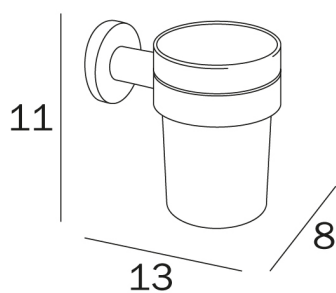

TOUCH

design Altakuota

COD A46100

Wall-mounted tumbler holder with
satined glass tumbler

DISEGNO TECNICO

FINISHES  **CR** Chrome-plated

GLASSES  **21** Satined glass

PARTS

TOUCH

design Altakuota

COD R46100