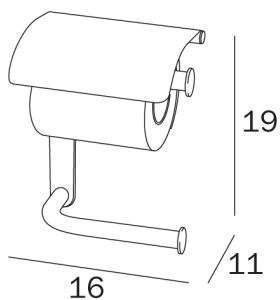

HOTELLERIE

design Studio Inda

COD AV425B

Double paper holder, with cover

DISEGNO TECNICO

FINISHES

CR Chrome-plated