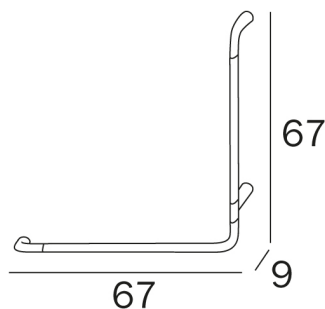

CONFORT

design Matteo Thun and Antonio Rodriguez

COD AH993C

L shaped safety support, right
hand 1.500N (~150 KG)

DISEGNO TECNICO

FINISHES

CR Chrome-plated

CU Chrome-plated/black soft touch