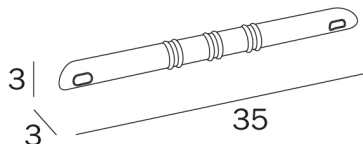

HOTELLERIE

design Studio Inda

COD A04610

Foot rest bar for shower with anti-slip thermoplastic rubber

DISEGNO TECNICO

FINISHES

CR Chrome-plated