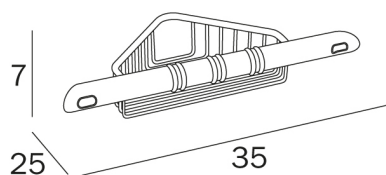

HOTELLERIE

design Studio Inda

COD A04620

Grab-bar for shower, with anti-slip thermoplastic rubber and basket

DISEGNO TECNICO

FINISHES

CR Chrome-plated