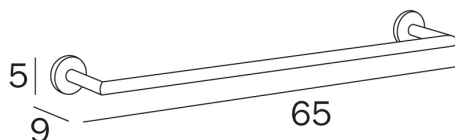

Towel holder

Centre distance 30 cm

COD A1018B

Towel holder

Centre distance 45 cm

COD A1018C

Towel holder

Centre distance 60 cm

GEALUNA

design Studio Inda

COD A1018D

Towel holder

Centre distance 80 cm