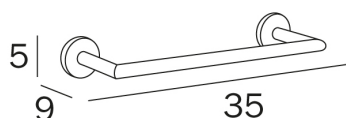

Towel holder

Centre distance 30 cm

COD A1018B

Towel holder

Centre distance 45 cm

COD A1018C

Towel holder

Centre distance 60 cm

GEALUNA

design Studio Inda

COD A1018D

Towel holder

Centre distance 80 cm