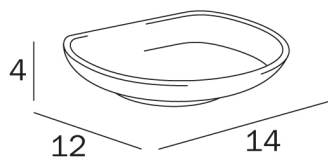

EXPORT

design Studio Inda

COD R03110

Extra clear transparent glass dish

**DISEGNO
TECNICO**

EXPORT

design Studio Inda

COMPLETE WITH