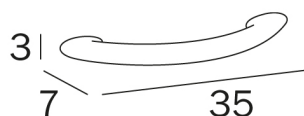

EGO

design Matteo Thun and Antonio Rodriguez

COD A13950

Grab-bar 1.500N (~150 KG)

DISEGNO TECNICO

FINISHES

CR Chrome-plated

EGO