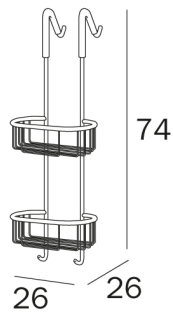

**COD AV0330**

Double basket, for hanging

---

**DISEGNO  
TECNICO**

---

**FINISHES**

**CR** Chrome-plated