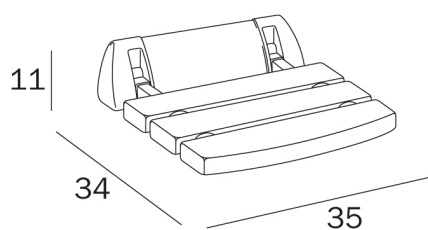

CONFORT

design Studio Inda

COD A0436A

Folding shower seat 1.600N (~
160KG)

DISEGNO TECNICO

FINISHES

 **WW** White polypropylene (PP)

SERIES