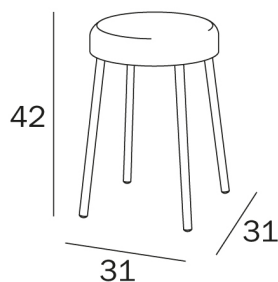

COLORELLA

design Studio Inda

COD A03750

Stool with seat in ureic resin (UF),
steel legs

DISEGNO TECNICO

FINISHES

CR Chrome-plated

SERIES