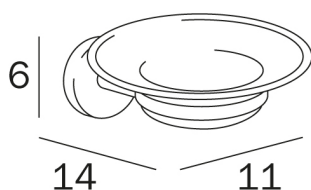

FORUM

COD A36110

Wall-mounted soap holder with
satined glass dish

DISEGNO TECNICO

FINISHES  **CR** Chrome-plated

GLASSES  **21** Satined glass

PARTS

FORUM