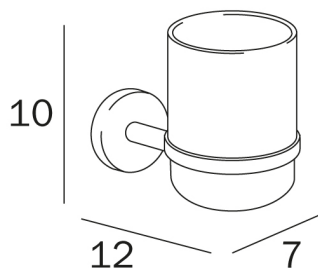

FORUM

COD A36100

Wall-mounted tumbler holder with
satinated glass tumbler

DISEGNO TECNICO

FINISHES

CR Chrome-plated

GLASSES

21 Satinated glass