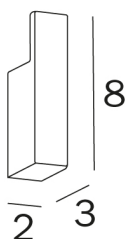

**COD A1520A**

Clothes hanger

---

**DISEGNO  
TECNICO**

---

**FINISHES**

**CR** Chrome-plated