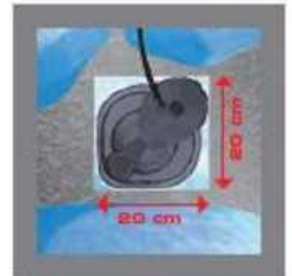

LEADER
PUMPS

VERTY GO

230 V 50 Hz 240V 60 Hz 115 V 60 Hz

SC-UKD SSP AUSTRALIAN US