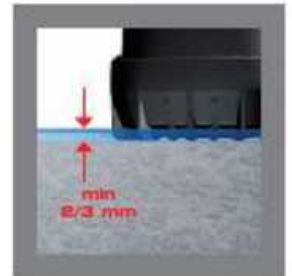

LEADER
PUMPS

VERTY GO

230 V 50 Hz 240V 60 Hz 115 V 60 Hz

SC-UKD SSP AUSTRALIAN US