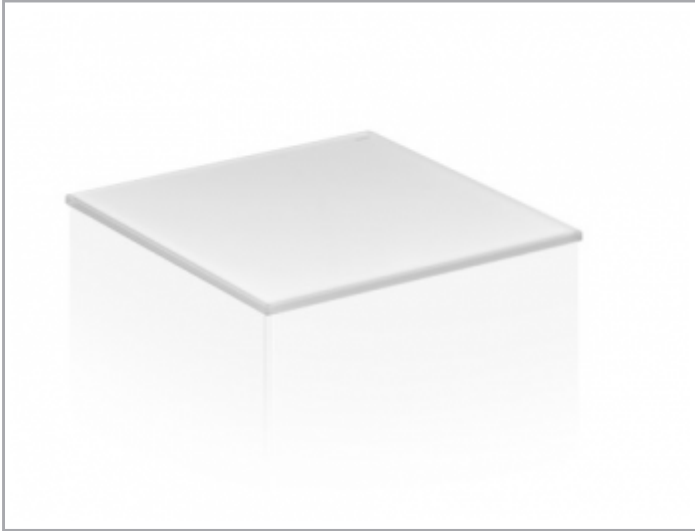

Royal Reflex
34020519000 Cover plate

PRODUCT

DRAWING

PRODUCT ATTRIBUTES

crystalline glass, lacquered on base

SURFACE

white lacquered

DIMENSION

355 x 10 x 338 mm

SPECIFICATIONS