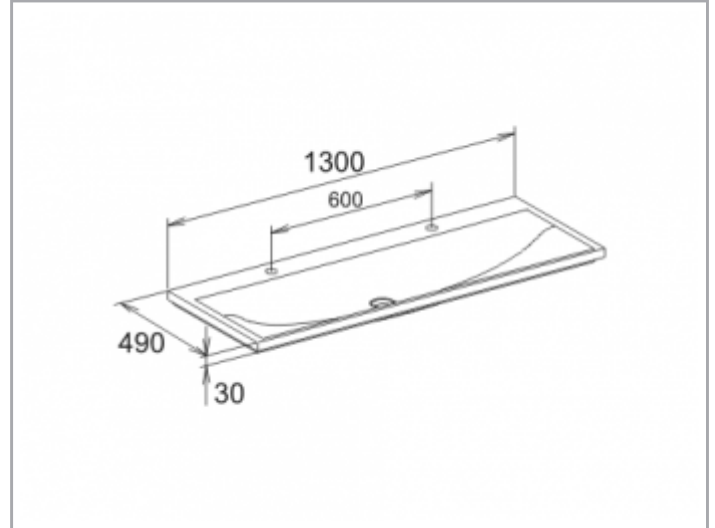

**Royal Reflex**

34082311302 Cast mineral double washbasin

**PRODUCT**

**DRAWING**

**PRODUCT ATTRIBUTES**

2 x single tap hole, without overflow

**SURFACE**

white alpine

**DIMENSION**

1300 x 30 x 490 mm

**SPECIFICATIONS**