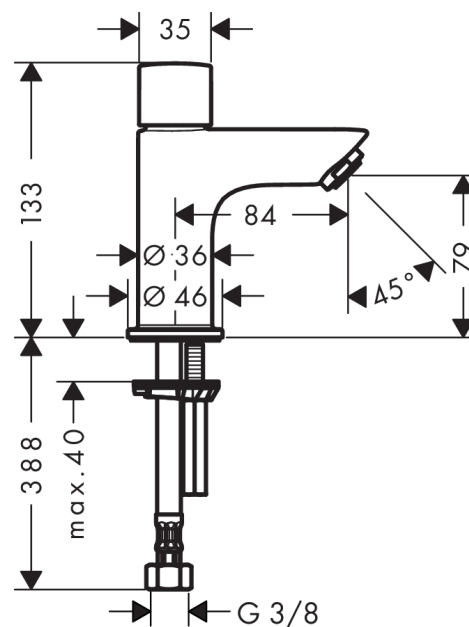

### Pillar tap 70 without waste set

Surfaces: **chrome** Article Number: **71120000**

##### product features

- ComfortZone 70
- projection 84 mm
- normal spray
- flow rate: 5 l/min
- ceramic valves 90°
- for cold water connection
- without waste set
- connection dimension: DN15

#### Scale drawing