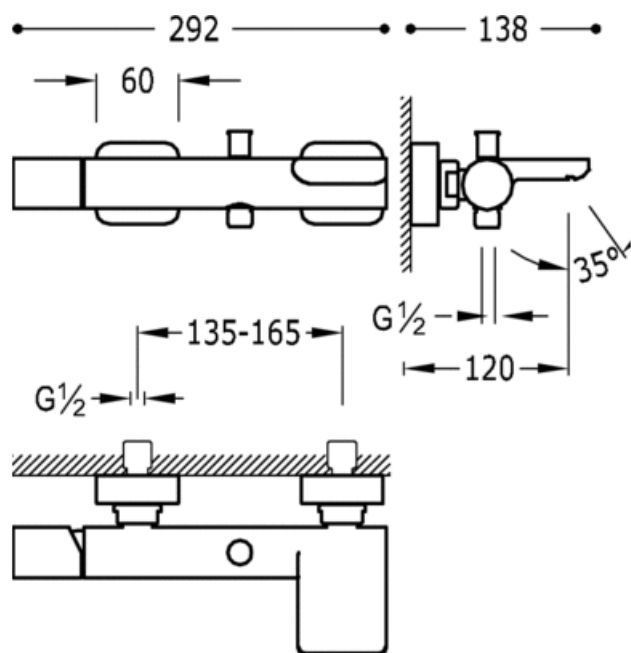

Single lever bath and shower mixer; with cascade. Anti-limescale hand shower (034.639.01) with directable support. Shower hose satin (91.34.609): chrome finish, handle

Bathtub / shower
Mixer
Handle
Cascade
Surface