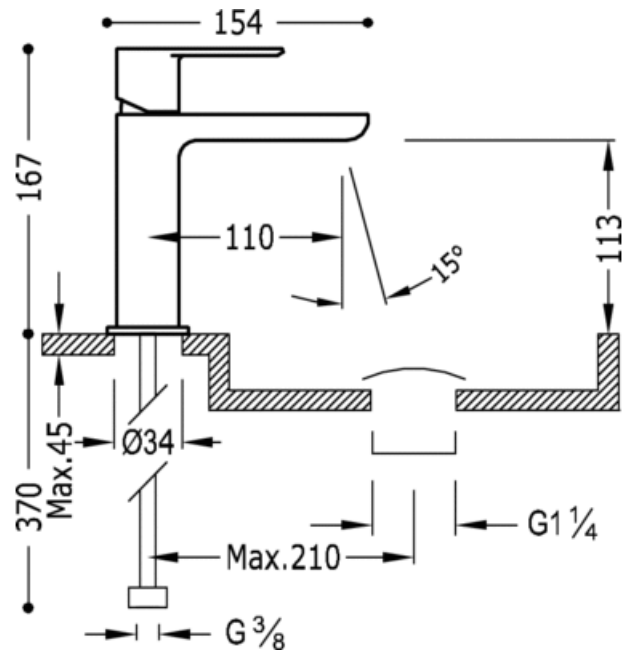

Single lever washbasin mixer: chrome finish, lever and automatic drain

Washbasin
Mixer
Lever
Aerator
Surface

	CRO	20010301
	CRO	20010301D