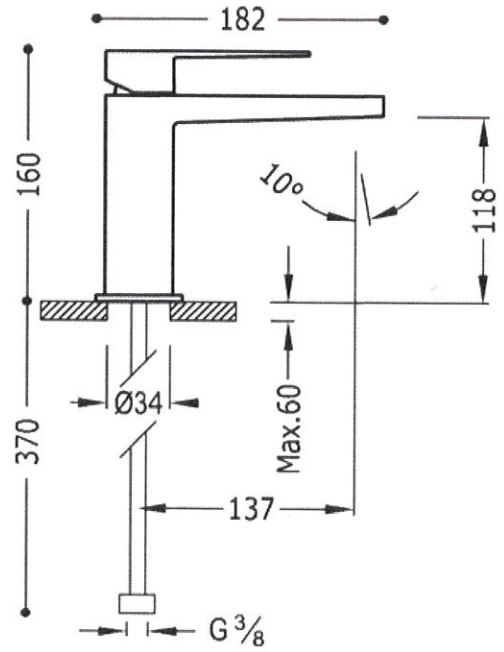

Single lever washbasin mixer: chrome finish, lever

Washbasin
Mixer
Lever
Aerator
Surface

| | | |
|--|-----|-----------|
| | CRO | 20210301 |
| | CRO | 20210301D |