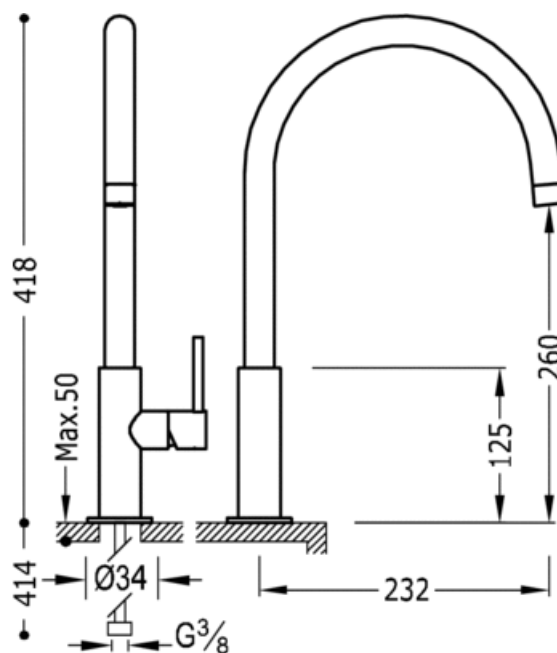

Single lever single hole sink mixer MAX: steel finish

Kitchen mixer taps
 Mixer
 Lever
 Aerator
 Surface

ACE 06254201AC

BMT 06254201BM