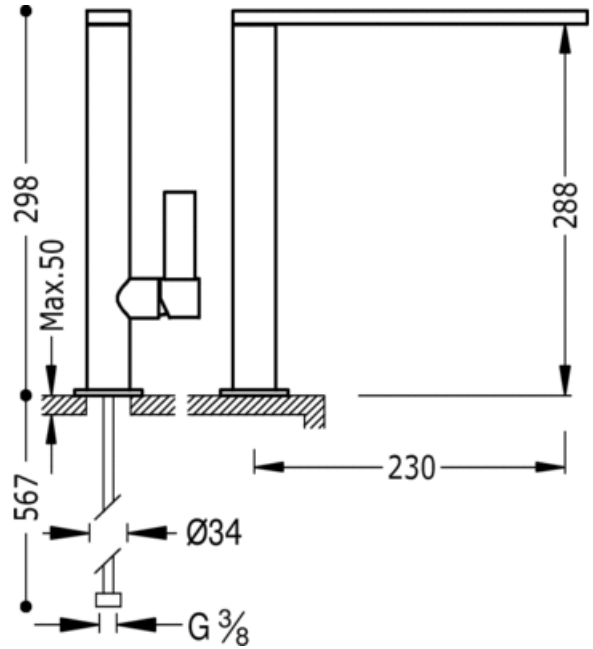

Single lever single hole sink mixer CLASS-TRES; spout 34x9 mm:chrome finish, lever

Kitchen mixer taps

Mixer

Lever

Aerator

Surface

CRO 20548601