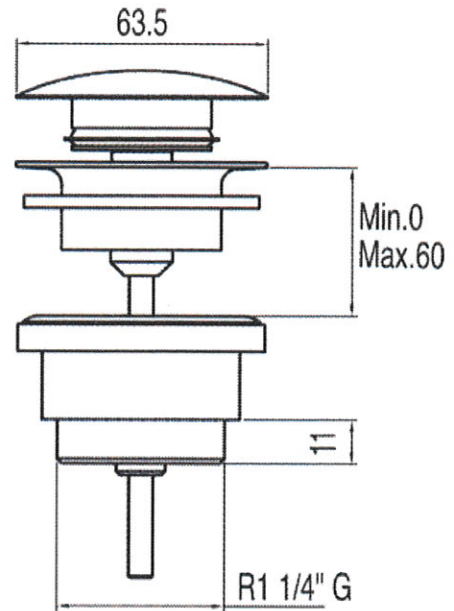

SIMPLE-RAPID valve; Ø 63,5 mm CLICK-CLACK: chrome finish

Cr

Others

CRO	161840
LVI	56184001
ACE	56184003