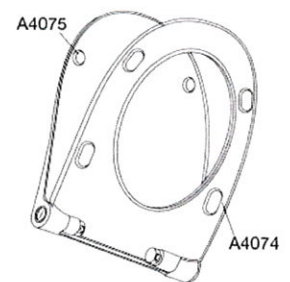

Pressalit Sway D 934
Toilet seat with soft close and lift-off incl. hinge in stainless steel

Features

Lift-off, Soft close

Item number

934000-BL6999
VVS:615055000
NRF:6190265
RSK:7904538
EAN:5708590335285

With its well-composed lines, SWAY D demonstrates how slimness and self-assurance can work together. Spoil yourself with a seat that is the perfect match for your stylish lifestyle.

Colour

White

Description

PRESSALIT toilet seat with cover, model "Pressalit Sway D", art. no. 934 made of colour ingrained duroplast with BL6 universal toggle hinge with lift-off of stainless steel.

- centre distance: 141-219 mm
- load - ring seat 240 kg
- 10 year guarantee