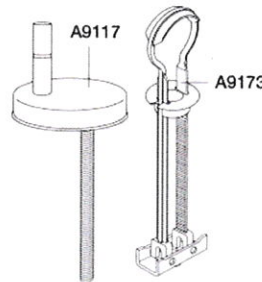

Pressalit Sway D 934
Toilet seat with soft close and lift-off incl. hinge in stainless steel

Features

Lift-off, Soft close

Item number

934000-BL6999
VVS:615055000
NRF:6190265
RSK:7904538
EAN:5708590335285

PRESSALIT toilet seat with cover, model "Pressalit Sway D", art. no. 934 made of colour ingrained duroplast with BL6 universal toggle hinge with lift-off of stainless steel.

- centre distance: 141-219 mm
- load - ring seat 240 kg
- 10 year guarantee