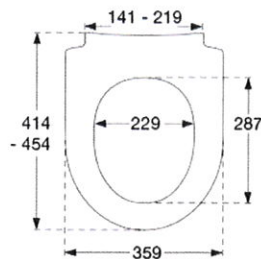

PRESSALIT toilet seat with cover, model "Pressalit Sway D", art. no. 934 made of colour ingrained duroplast with BL6 universal toggle hinge with lift-off of stainless steel.

- centre distance: 141-219 mm
- load - ring seat 240 kg
- 10 year guarantee