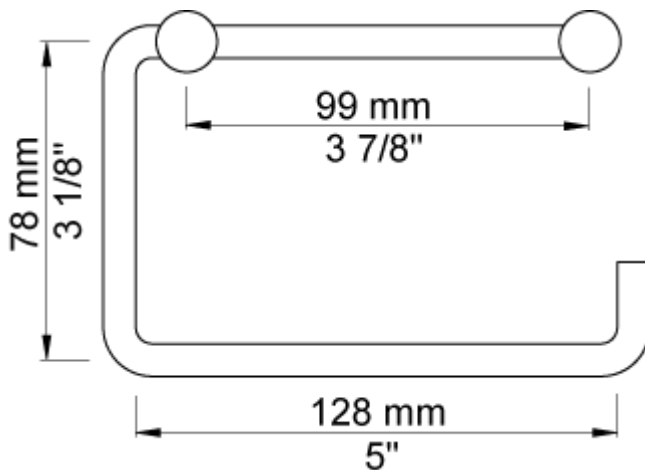

Date:

Client:

Project:

VOLA product: T12BP

**T12BP**

Toilet roll holder without back plate.

**Available in colors**

Color 02, Grey
Color 04, Light blue
Color 05, Orange
Color 06, Light green
Color 08, Yellow
Color 09, Dark grey
Color 12, Mocca
Color 14, Bright red
Color 15, Dark blue
Color 16, Polished chrome
Color 17, Gloss black
Color 18, White
Color 19, Natural brass
Color 20, Brushed chrome
Color 21, Carmine red
Color 25, Pink
Color 27, Matt black
Color 40, Brushed stainless steel