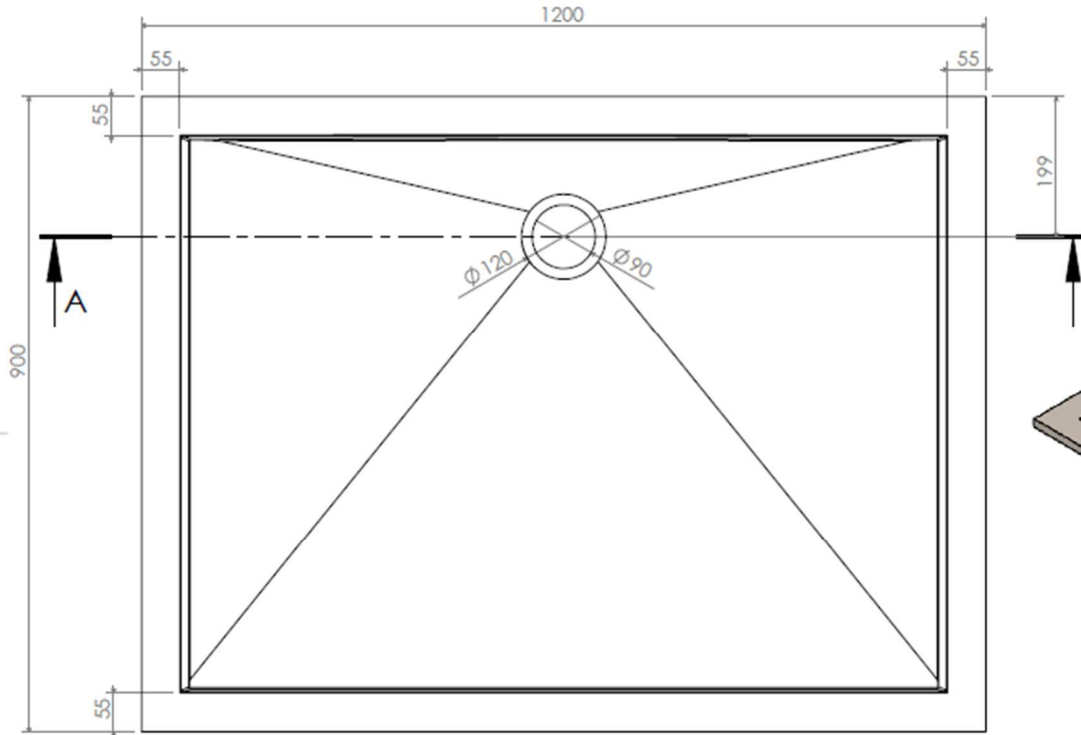

SECTION A-A
SCALE 1 : 10

SECTION B-B
SCALE 1 : 10

SANIBEAU VECTOR DOUCHETUB 120 X 90 cm

WEIGHT(kg):

SCALE:1:20

SHEET 1 OF 1