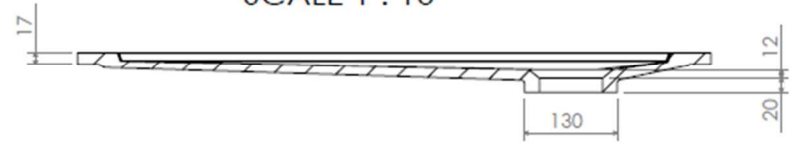

SECTION A-A
SCALE 1 : 10

SECTION B-B
SCALE 1 : 10

SANIBEAU VECTOR DOUCHETUB 120 X 90 cm

WEIGHT(kg):

SCALE:1:20

SHEET 1 OF 1