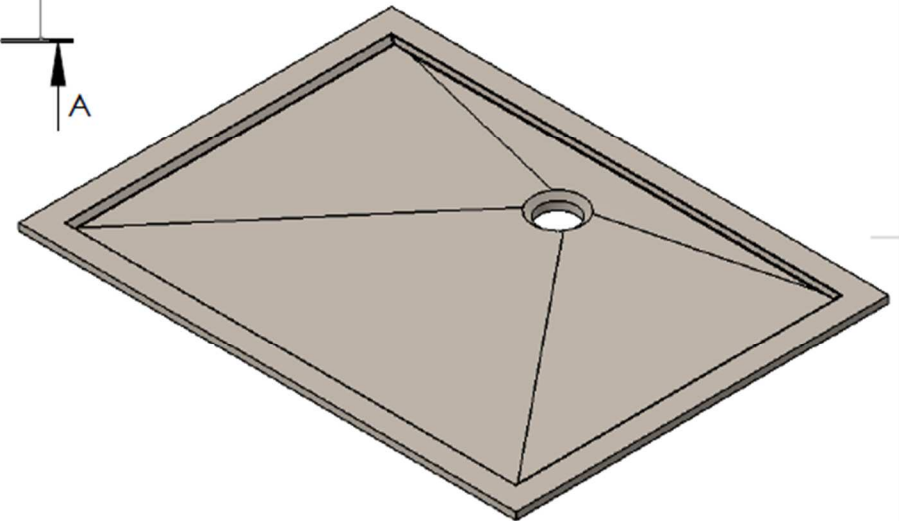

SECTION A-A
SCALE 1 : 10

SECTION B-B
SCALE 1 : 10

SANIBEAU VECTOR DOUCHETUB 120 X 90 cm

WEIGHT(kg):

SCALE:1:20

SHEET 1 OF 1