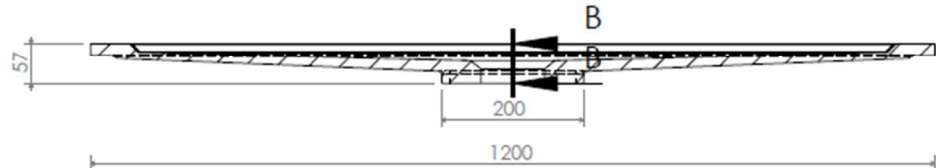

SECTION A-A
SCALE 1 : 10

SECTION B-B
SCALE 1 : 10

SANIBEAU VECTOR DOUCHETUB 120 X 90 cm

WEIGHT(kg):

SCALE:1:20

SHEET 1 OF 1