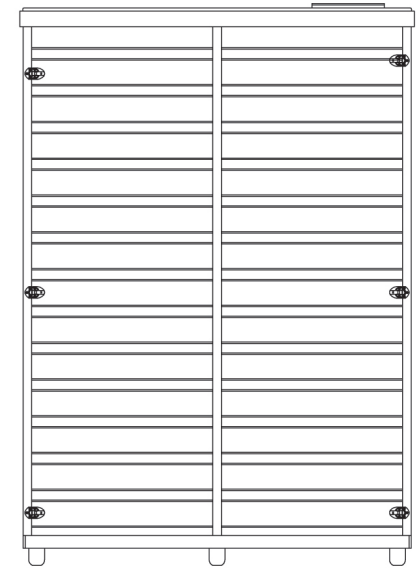

# Inside View: HM-SSE-3-CD

TOP INSIDE VIEW

LEFT INSIDE VIEW

FRONT INSIDE VIEW

RIGHT INSIDE VIEW

BACK INSIDE VIEW

BOTTOM INSIDE VIEW

# Outside View: HM-SSE-3-CD

TOP OUTSIDE VIEW

LEFT OUTSIDE VIEW

FRONT OUTSIDE VIEW

RIGHT OUTSIDE VIEW

BACK OUTSIDE VIEW

BOTTOM OUTSIDE VIEW