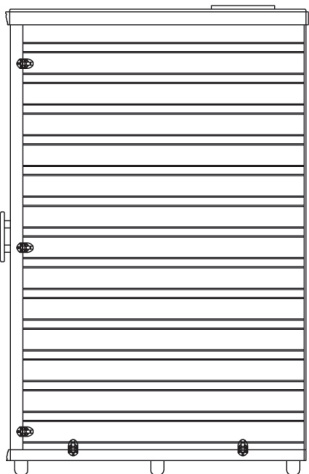

# Inside View: HM-NSE-5-CD

TOP INSIDE VIEW

LAYOUT

L-SIDE INSIDE VIEW

FRONT INSIDE VIEW

R-SIDE INSIDE VIEW

BACK INSIDE VIEW

BOTTOM INSIDE VIEW

# Outside View: HM-NSE-5-CD

TOP OUTSIDE VIEW

L-SIDE OUTSIDE VIEW

FRONT OUTSIDE VIEW

R-SIDE OUTSIDE VIEW

BACK OUTSIDE VIEW

BOTTOM OUTSIDE VIEW