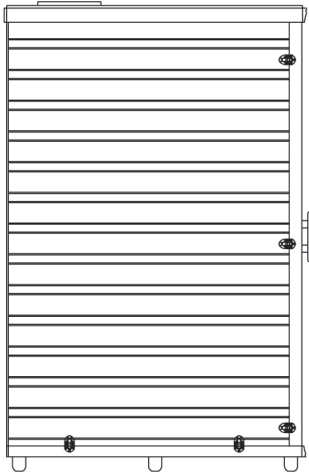

# Inside View: HM-NSE-5-CD

TOP INSIDE VIEW

LAYOUT

L-SIDE INSIDE VIEW

FRONT INSIDE VIEW

R-SIDE INSIDE VIEW

BACK INSIDE VIEW

BOTTOM INSIDE VIEW

# Outside View: HM-NSE-5-CD

TOP OUTSIDE VIEW

L-SIDE OUTSIDE VIEW

FRONT OUTSIDE VIEW

R-SIDE OUTSIDE VIEW

BACK OUTSIDE VIEW

BOTTOM OUTSIDE VIEW