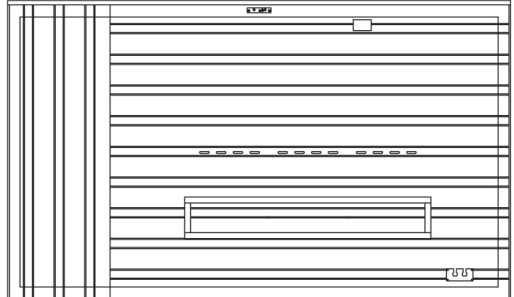

# Inside View: HM-NSE-5-CD

TOP INSIDE VIEW

LAYOUT

L-SIDE INSIDE VIEW

FRONT INSIDE VIEW

R-SIDE INSIDE VIEW

BACK INSIDE VIEW

BOTTOM INSIDE VIEW

# Outside View: HM-NSE-5-CD

TOP OUTSIDE VIEW

L-SIDE OUTSIDE VIEW

FRONT OUTSIDE VIEW

R-SIDE OUTSIDE VIEW

BACK OUTSIDE VIEW

BOTTOM OUTSIDE VIEW