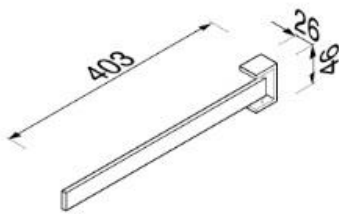

## Modern Art collection

913519-02

Single arm towel rail

- Finish: chrome
- Concealed fixing
- Guarantee 12 years

- 403x46x26 mm

Quality has proven to be of decisive importance in recent years, which is why we can offer a 12-year warranty period for our chrome products. The entire selection is developed in Amersfoort. Geesa is certified according to the ISO 9001-2008 standard for design, production and the delivery of bathroom accessories.