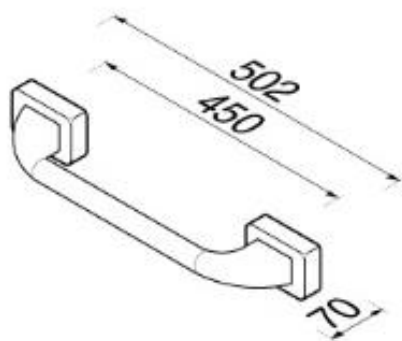

## Bloq collection

917031-45

Towel rail 45 cm

- Finish: chrome
- Concealed fixing
- Guarantee 12 years
- Including mounting materials

- 502x70 mm

Also available:

- 917031-30: Grab rail 45 cm
- 917031-60: Towel rail 60 cm