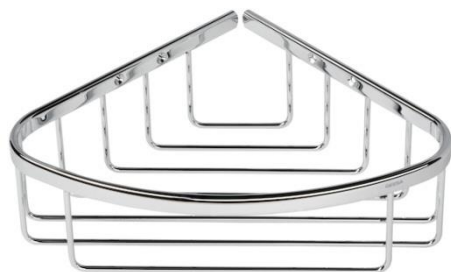

Basket collection

91182

Bottle/sponge holder, corner model

- Finish: chrome
- Wall mounted
- Guarantee 12 years
- Including screws

- 275x215x75 mm

Also available:

- 91697: Cover plate to conceal fixing

Quality has proven to be of decisive importance in recent years, which is why we can offer a 12-year warranty period for our chrome products. The entire selection is developed in Amersfoort. Geesa is certified according to the ISO 9001-2008 standard for design, productions and the delivery of bathroom accessories. Geesa reserve the right to change product specification.