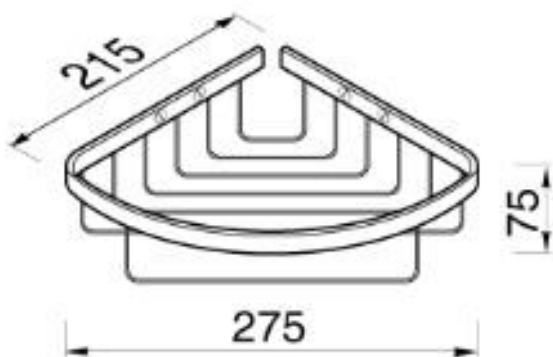

Basket collection

91182

Bottle/sponge holder, corner model

- Finish: chrome
- Wall mounted
- Guarantee 12 years
- Including screws

- 275x215x75 mm

Also available:

- 91697: Cover plate to conceal fixing

Quality has proven to be of decisive importance in recent years, which is why we can offer a 12-year warranty period for our chrome products. The entire selection is developed in Amersfoort. Geesa is certified according to the ISO 9001-2008 standard for design, productions and the delivery of bathroom accessories. Geesa reserve the right to change product specification.