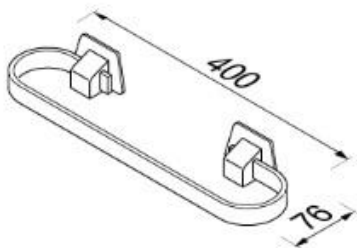

Standard collection

915121-40
Towel rail 40 cm

Towel rail 40 cm

- Material: chrome plated brass
- Concealed fixing
- Guarantee: 12 years

- 400x76 mm

Quality has proven to be of decisive importance in recent years, which is why we can offer a 12-year warranty period for our chrome products. The entire selection is developed in Amersfoort. Geesa is certified according to the ISO 9001-2008 standard for design, productions and the delivery of bathroom accessories. 10/2015