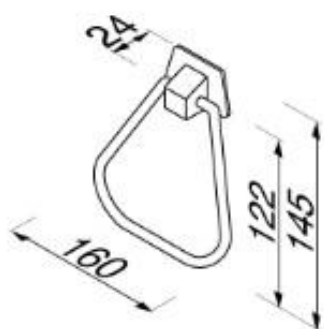

Standard collection

915251

Towel ring

- Material: chrome plated brass
- Concealed fixing
- Guarantee: 12 years

- 160x145x24 mm

Quality has proven to be of decisive importance in recent years, which is why we can offer a 12-year warranty period for our chrome products. The entire selection is developed in Amersfoort. Geesa is certified according to the ISO 9001-2008 standard for design, productions and the delivery of bathroom accessories. 10/2015