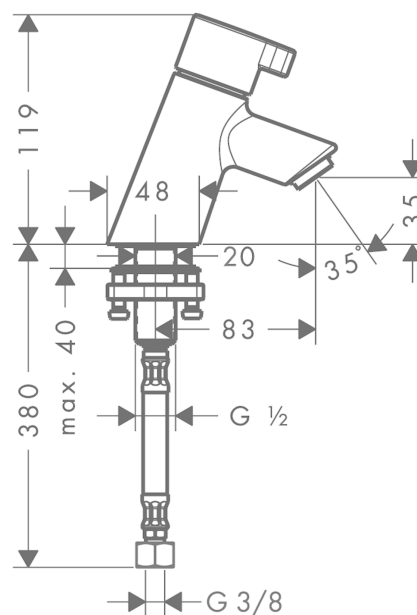

Pillar tap without waste set for hand washbasins

Surfaces: **chrome** Article Number: **13132000**

Description

product features

- ComfortZone 40
- projection 83 mm
- normal spray
- flow rate: 5 l/min
- ceramic valves 90°
- for cold water connection
- without waste set
- connection dimension: DN15

Technology

Product image

Scale drawing

Flowchart