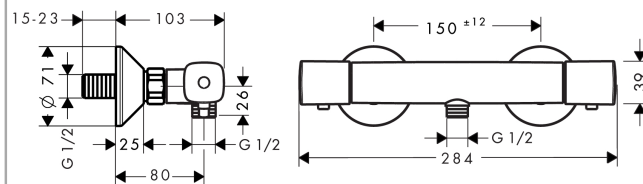

Ecostat

Ecostat Universal thermostatic shower mixer for exposed installation

Surfaces: **chrome** Article Number: **13122000**

Description

product features

- 1 outlet
- thermostat cartridge, ceramic valve 180°
- safety lock at 40° C
- temperature limitation adjustable
- flow rate hand shower connection at 3 bar: 17 l/min
- operating pressure: min. 1 bar / max. 10 bar
- Ecostop button limits the water consumption to 10 l/min
- non-return valve
- with silencer
- centre distance: 150 mm ± 12 mm
- connection dimension: DN15

Product image

Scale drawing

Flowchart