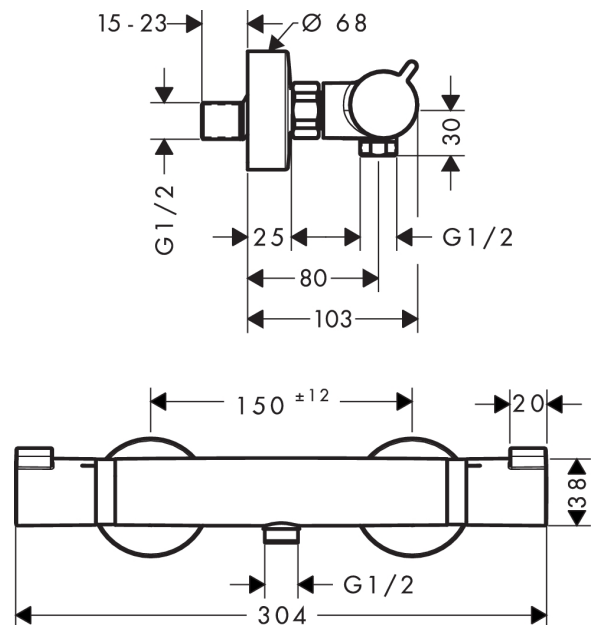

#### Description

##### product features

- 1 outlet
- thermostat cartridge, ceramic valve 180°
- safety lock at 40° C
- temperature limitation adjustable
- flow rate hand shower connection at 3 bar: 30 l/min
- operating pressure: min. 1 bar / max. 10 bar
- Ecostop button limits the water consumption to 10 l/min
- non-return valve
- with silencer
- material: handles made out of metal
- centre distance: 150 mm ± 12 mm
- connection dimension: DN15

#### Scale drawing