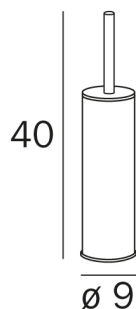

HOTELLERIE

design Studio Inda

COD AV014A

Wall-mounted / free-standing
toilet brush holder, white spare
brush included

DISEGNO TECNICO

FINISHES

CR Chrome-plated

HOTELLERIE