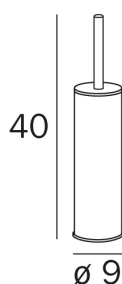

design Studio Inda

TECHNOLOGIES

VARIATIONS

COD AV014A

Wall-mounted / free-standing toilet
brush holder, white spare brush
included
Spare brush White

COD AV014B

Wall-mounted / free-standing toilet
brush holder, grey spare brush
included
Spare brush Grey