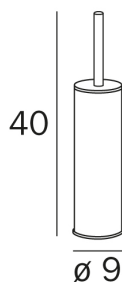

design Studio Inda

TECHNOLOGIES

VARIATIONS

COD AV014A

Wall-mounted / free-standing toilet
brush holder, white spare brush
included
Spare brush White

COD AV014B

Wall-mounted / free-standing toilet
brush holder, grey spare brush
included
Spare brush Grey