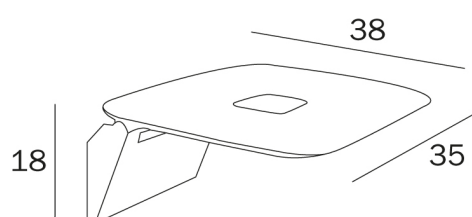

CONFORT

design Studio Inda

COD AV036B

Folding shower seat 1.600N (~
160KG)

DISEGNO TECNICO

FINISHES

WZ White RAL 9016

NE Black