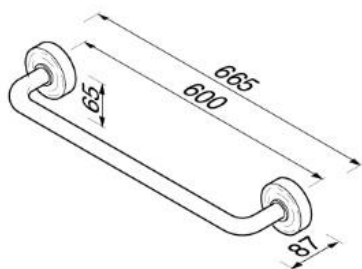

## Luna collection

915531-60  
Towel rail 60 cm

- Finish: chrome
- 20 mm tube
- Concealed fixing
- Guarantee 12 years

- 665x87x65 mm

Quality has proven to be of decisive importance in recent years, which is why we can offer a 12-year warranty period for our chrome products. The entire selection is developed in Amersfoort. Geesa is certified according to the ISO 9001-2008 standard for design, production and the delivery of bathroom accessories. 10/2015