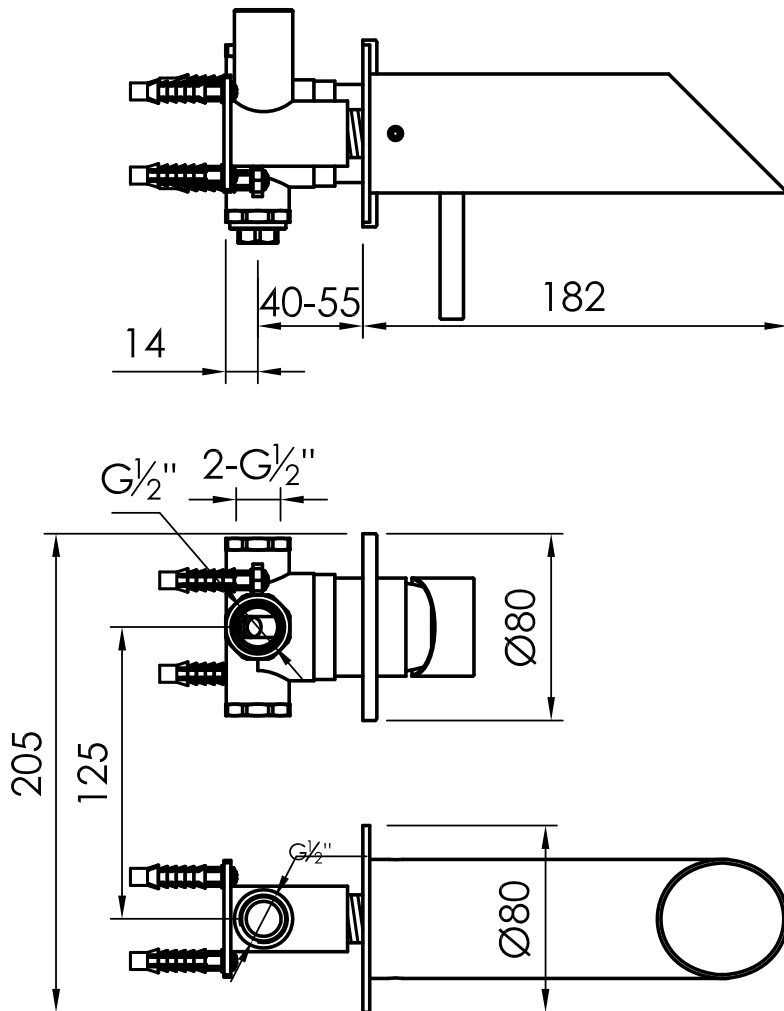

JEE-O pure wall basin mixer set

Article code:	300-1520 ● Brushed 300-1524 ● PVD coated bronze 300-1525 ● PVD coated matt gold	Connection: Thread:	4 x G 1/2" (ø15mm / 0.6") British Standard Pipe (BSP)
Material:	Stainless Steel r304	Dimension package:	L 28 x W 19 x H 13,5 cm
Cleaning instructions:	download JEE-O shower and taps manual on our website: www.jee-o.com	Total weight:	2.22 kg
Coating:	PVD coating	Package weight:	0.584 kg
Cartridge:	Sedal/Kerox ceramic mixing mechanism (35mm), item code 005-0101	HS code:	84818011900
Flow at water of 38°C:	9L p/m at 3Bar pressure		
Pressure:	Recommended working pressure 3Bar		