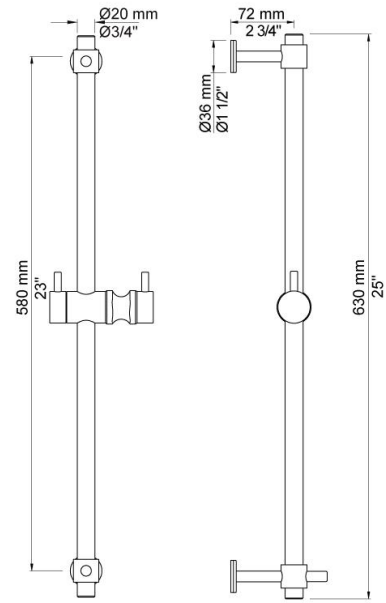

--

Date:
Client:
Project:

T34-T2

Shower rail without hand shower T2.

Available in colors

Color 02, Grey	Color 21, Carmine red
Color 04, Light blue	Color 25, Pink
Color 05, Orange	Color 27, Matt black
Color 06, Light green	Color 28, Matt white
Color 08, Yellow	Color 40, Brushed stainless steel
Color 09, Dark grey	Color 60, Black
Color 12, Mocca	Color 61, Brushed black
Color 14, Bright red	Color 62, Deep black
Color 15, Dark blue	Color 63, Copper
Color 16, Polished chrome	Color 64, Brushed Copper
Color 17, Gloss black	Color 65, Gold
Color 18, White	Color 68, Silver
Color 19, Natural brass	Color 70, Brushed Gold
Color 20, Brushed chrome	