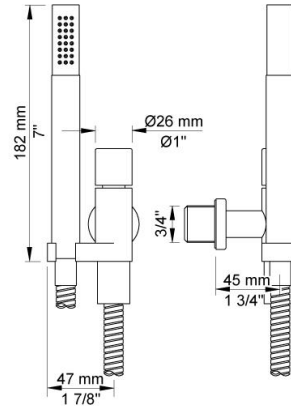

--

Date:
Client:
Project:

**070**

Hand shower, hand shower holder and hose with non-return valve.

**Flow**

	<b>Bar:</b>	<b>1.0</b>	<b>2.0</b>	<b>3.0</b>	<b>4.0</b>	<b>5.0</b>
070 <sup>1)</sup>	(l/min)	5.2	7.3	9.0	9.0	9.0

<sup>1)</sup> USA: Flow restricted to 1.8 gpm (7.0 l/min)

**Available in colors**

Color 02, Grey	Color 21, Carmine red
Color 04, Light blue	Color 25, Pink
Color 05, Orange	Color 27, Matt black
Color 06, Light green	Color 28, Matt white
Color 08, Yellow	Color 40, Brushed stainless steel
Color 09, Dark grey	Color 60, Black
Color 12, Mocca	Color 61, Brushed black
Color 14, Bright red	Color 62, Deep black
Color 15, Dark blue	Color 63, Copper
Color 16, Polished chrome	Color 64, Brushed Copper
Color 17, Gloss black	Color 65, Gold
Color 18, White	Color 68, Silver
Color 19, Natural brass	Color 70, Brushed Gold
Color 20, Brushed chrome	