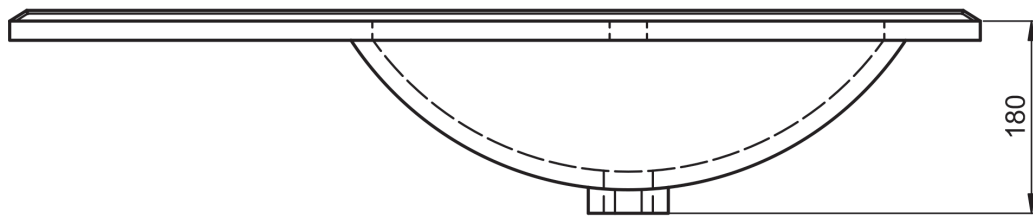

FLAT
TECHNICAL

FLAT TECHNICAL

Material:	Ceramic washbasin
Finish:	Shiny
Bowl depth:	17cm
Washbasin thickness:	1.8cm
Bowl width:	46cm

FLAT DIMENSIONS

60-70-80-100-120

80-90-100-120

80-90-100-120

120

60-80

60cm

60cm · reduced depth

70cm

80cm

80cm · reduced depth

80cm L

80cm R

90cm L

90cm R

100cm

100cm L

100cm R

120cm twin

120cm L

120cm R