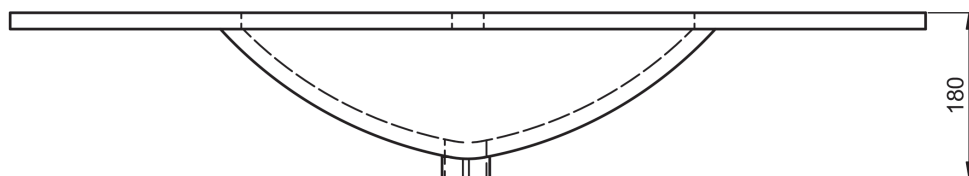

FLAT
TECHNICAL

FLAT TECHNICAL

Material:	Ceramic washbasin
Finish:	Shiny
Bowl depth:	17cm
Washbasin thickness:	1.8cm
Bowl width:	46cm

FLAT DIMENSIONS

60-70-80-100-120

80-90-100-120

80-90-100-120

120

60-80

60cm

60cm · reduced depth

70cm

80cm

80cm · reduced depth

80cm L

80cm R

90cm L

90cm R

100cm

100cm L

100cm R

120cm twin

120cm L

120cm R