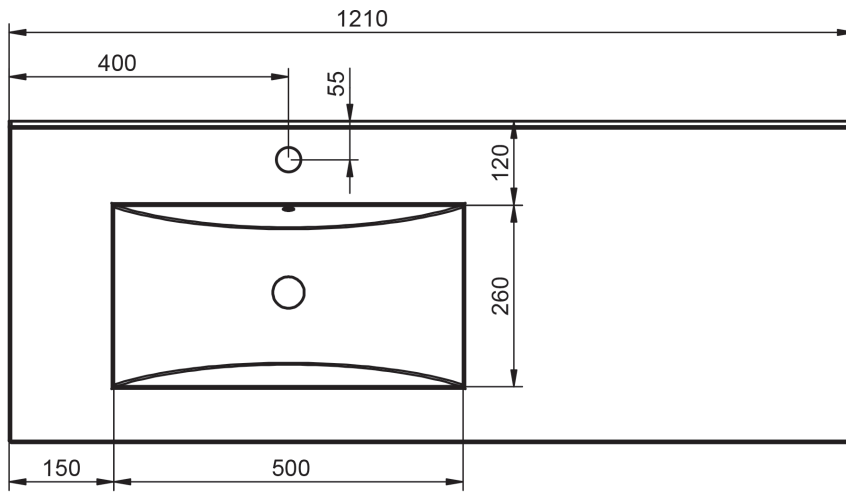

FLAT
TECHNICAL

FLAT TECHNICAL

Material:	Ceramic washbasin
Finish:	Shiny
Bowl depth:	17cm
Washbasin thickness:	1.8cm
Bowl width:	46cm

FLAT DIMENSIONS

60-70-80-100-120

80-90-100-120

80-90-100-120

120

60-80

60cm

60cm · reduced depth

70cm

80cm

80cm · reduced depth

80cm L

80cm R

90cm L

90cm R

100cm

100cm L

100cm R

120cm twin

120cm L

120cm R