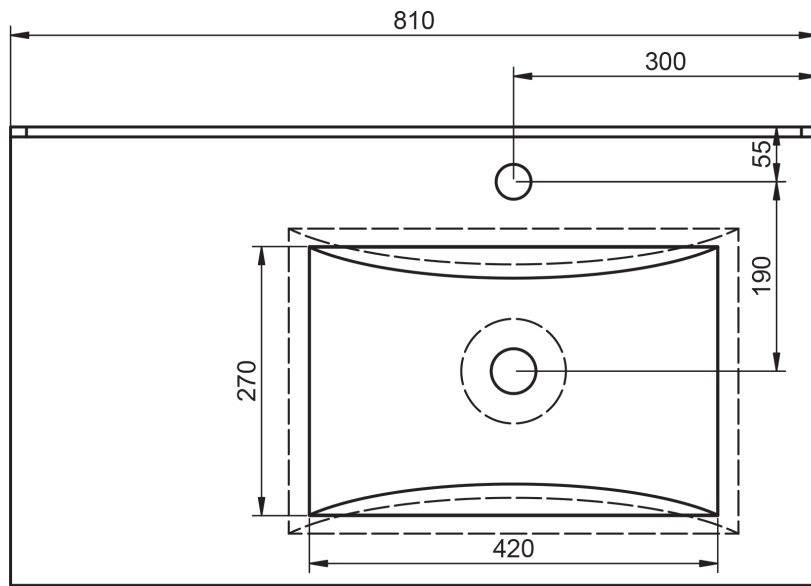

FLAT
TECHNICAL

FLAT TECHNICAL

Material:	Ceramic washbasin
Finish:	Shiny
Bowl depth:	17cm
Washbasin thickness:	1.8cm
Bowl width:	46cm

FLAT DIMENSIONS

60-70-80-100-120

80-90-100-120

80-90-100-120

120

60-80

60cm

60cm · reduced depth

70cm

80cm

80cm · reduced depth

80cm L

80cm R

90cm L

90cm R

100cm

100cm L

100cm R

120cm twin

120cm L

120cm R