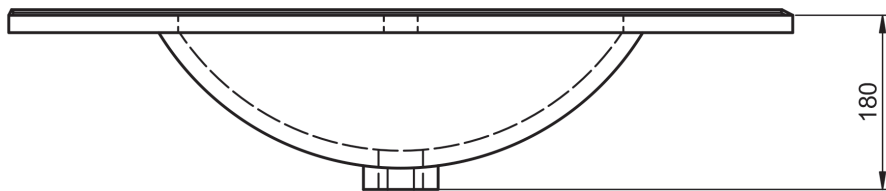

FLAT
TECHNICAL

FLAT TECHNICAL

Material:	Ceramic washbasin
Finish:	Shiny
Bowl depth:	17cm
Washbasin thickness:	1.8cm
Bowl width:	46cm

FLAT DIMENSIONS

60-70-80-100-120

80-90-100-120

80-90-100-120

120

60-80

60cm

60cm · reduced depth

70cm

80cm

80cm · reduced depth

80cm L

80cm R

90cm L

90cm R

100cm

100cm L

100cm R

120cm twin

120cm L

120cm R