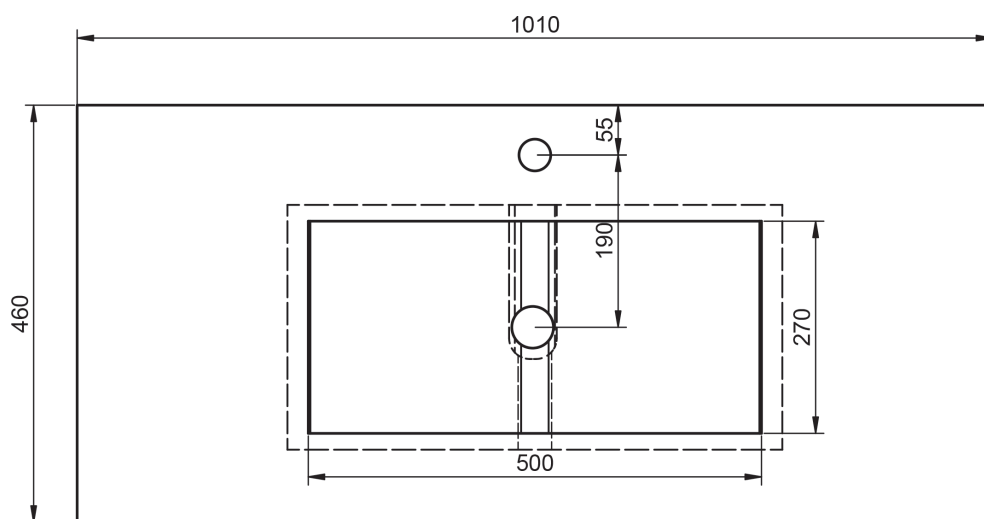

FLAT
TECHNICAL

FLAT TECHNICAL

Material:	Ceramic washbasin
Finish:	Shiny
Bowl depth:	17cm
Washbasin thickness:	1.8cm
Bowl width:	46cm

FLAT DIMENSIONS

60-70-80-100-120

80-90-100-120

80-90-100-120

120

60-80

60cm

60cm · reduced depth

70cm

80cm

80cm · reduced depth

80cm L

80cm R

90cm L

90cm R

100cm

100cm L

100cm R

120cm twin

120cm L

120cm R