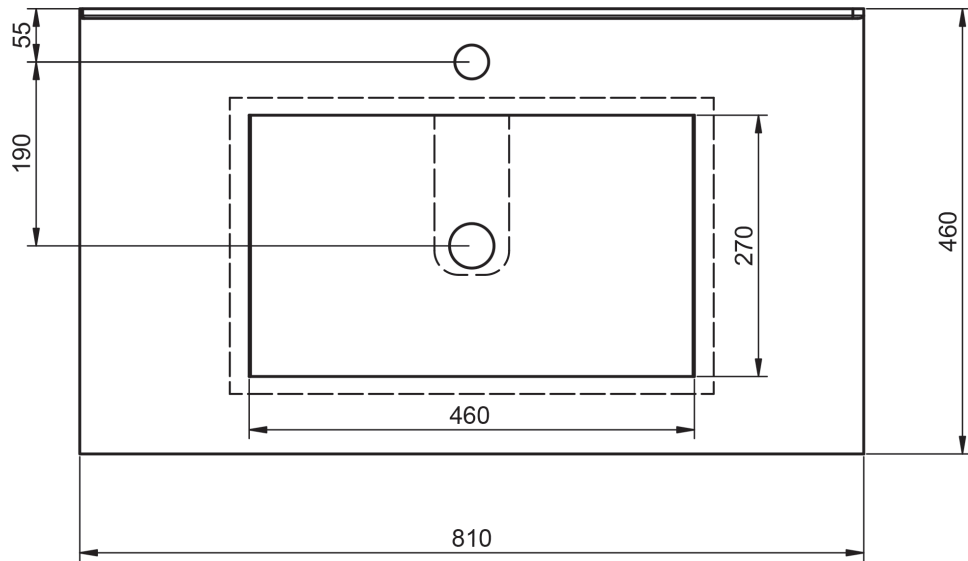

FLAT
TECHNICAL

FLAT TECHNICAL

Material:	Ceramic washbasin
Finish:	Shiny
Bowl depth:	17cm
Washbasin thickness:	1.8cm
Bowl width:	46cm

FLAT DIMENSIONS

60-70-80-100-120

80-90-100-120

80-90-100-120

120

60-80

60cm

60cm · reduced depth

70cm

80cm

80cm · reduced depth

80cm L

80cm R

90cm L

90cm R

100cm

100cm L

100cm R

120cm twin

120cm L

120cm R