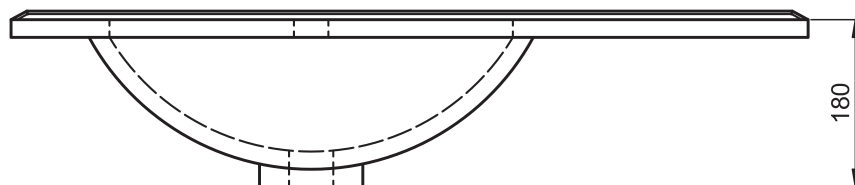

FLAT
TECHNICAL

FLAT TECHNICAL

Material:	Ceramic washbasin
Finish:	Shiny
Bowl depth:	17cm
Washbasin thickness:	1.8cm
Bowl width:	46cm

FLAT DIMENSIONS

60-70-80-100-120

80-90-100-120

80-90-100-120

120

60-80

60cm

60cm · reduced depth

70cm

80cm

80cm · reduced depth

80cm L

80cm R

90cm L

90cm R

100cm

100cm L

100cm R

120cm twin

120cm L

120cm R