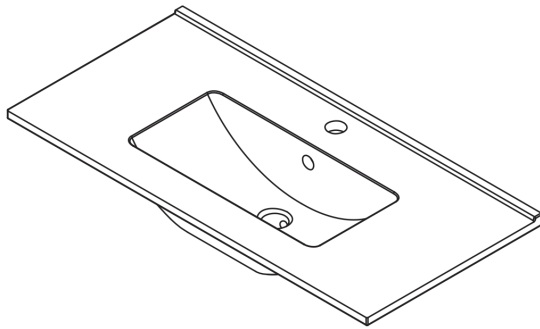

FLAT
TECHNICAL

FLAT TECHNICAL

Material:	Ceramic washbasin
Finish:	Shiny
Bowl depth:	17cm
Washbasin thickness:	1.8cm
Bowl width:	46cm

FLAT DIMENSIONS

60-70-80-100-120

80-90-100-120

80-90-100-120

120

60-80

60cm

60cm · reduced depth

70cm

80cm

80cm · reduced depth

80cm L

80cm R

90cm L

90cm R

100cm

100cm L

100cm R

120cm twin

120cm L

120cm R