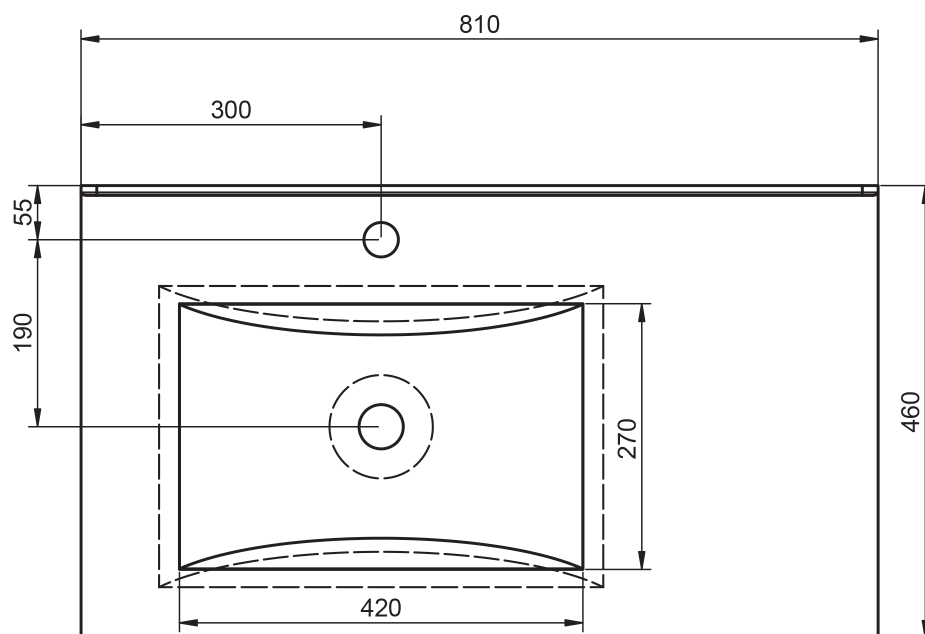

FLAT
TECHNICAL

FLAT TECHNICAL

Material:	Ceramic washbasin
Finish:	Shiny
Bowl depth:	17cm
Washbasin thickness:	1.8cm
Bowl width:	46cm

FLAT DIMENSIONS

60-70-80-100-120

80-90-100-120

80-90-100-120

120

60-80

60cm

60cm · reduced depth

70cm

80cm

80cm · reduced depth

80cm L

80cm R

90cm L

90cm R

100cm

100cm L

100cm R

120cm twin

120cm L

120cm R