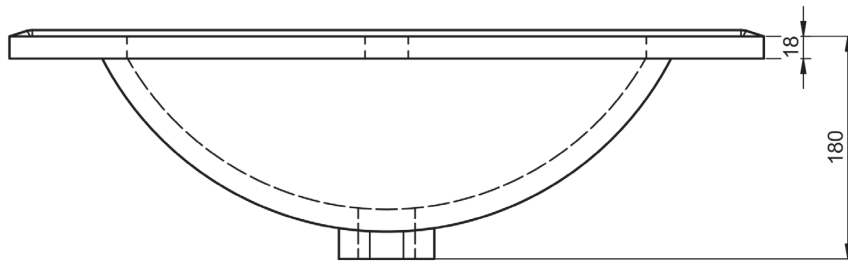

FLAT
TECHNICAL

FLAT TECHNICAL

Material:	Ceramic washbasin
Finish:	Shiny
Bowl depth:	17cm
Washbasin thickness:	1.8cm
Bowl width:	46cm

FLAT DIMENSIONS

60-70-80-100-120

80-90-100-120

80-90-100-120

120

60-80

60cm

60cm · reduced depth

70cm

80cm

80cm · reduced depth

80cm L

80cm R

90cm L

90cm R

100cm

100cm L

100cm R

120cm twin

120cm L

120cm R