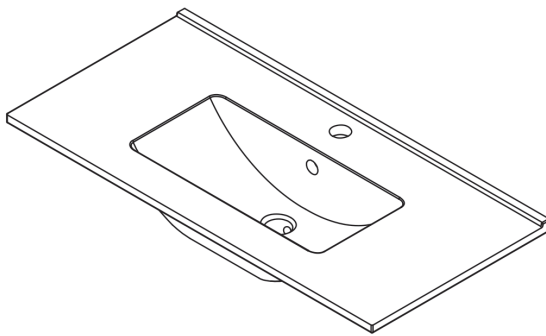

FLAT
TECHNICAL

FLAT TECHNICAL

Material:	Ceramic washbasin
Finish:	Shiny
Bowl depth:	17cm
Washbasin thickness:	1.8cm
Bowl width:	46cm

FLAT DIMENSIONS

60-70-80-100-120

80-90-100-120

80-90-100-120

120

60-80

60cm

60cm · reduced depth

70cm

80cm

80cm · reduced depth

80cm L

80cm R

90cm L

90cm R

100cm

100cm L

100cm R

120cm twin

120cm L

120cm R