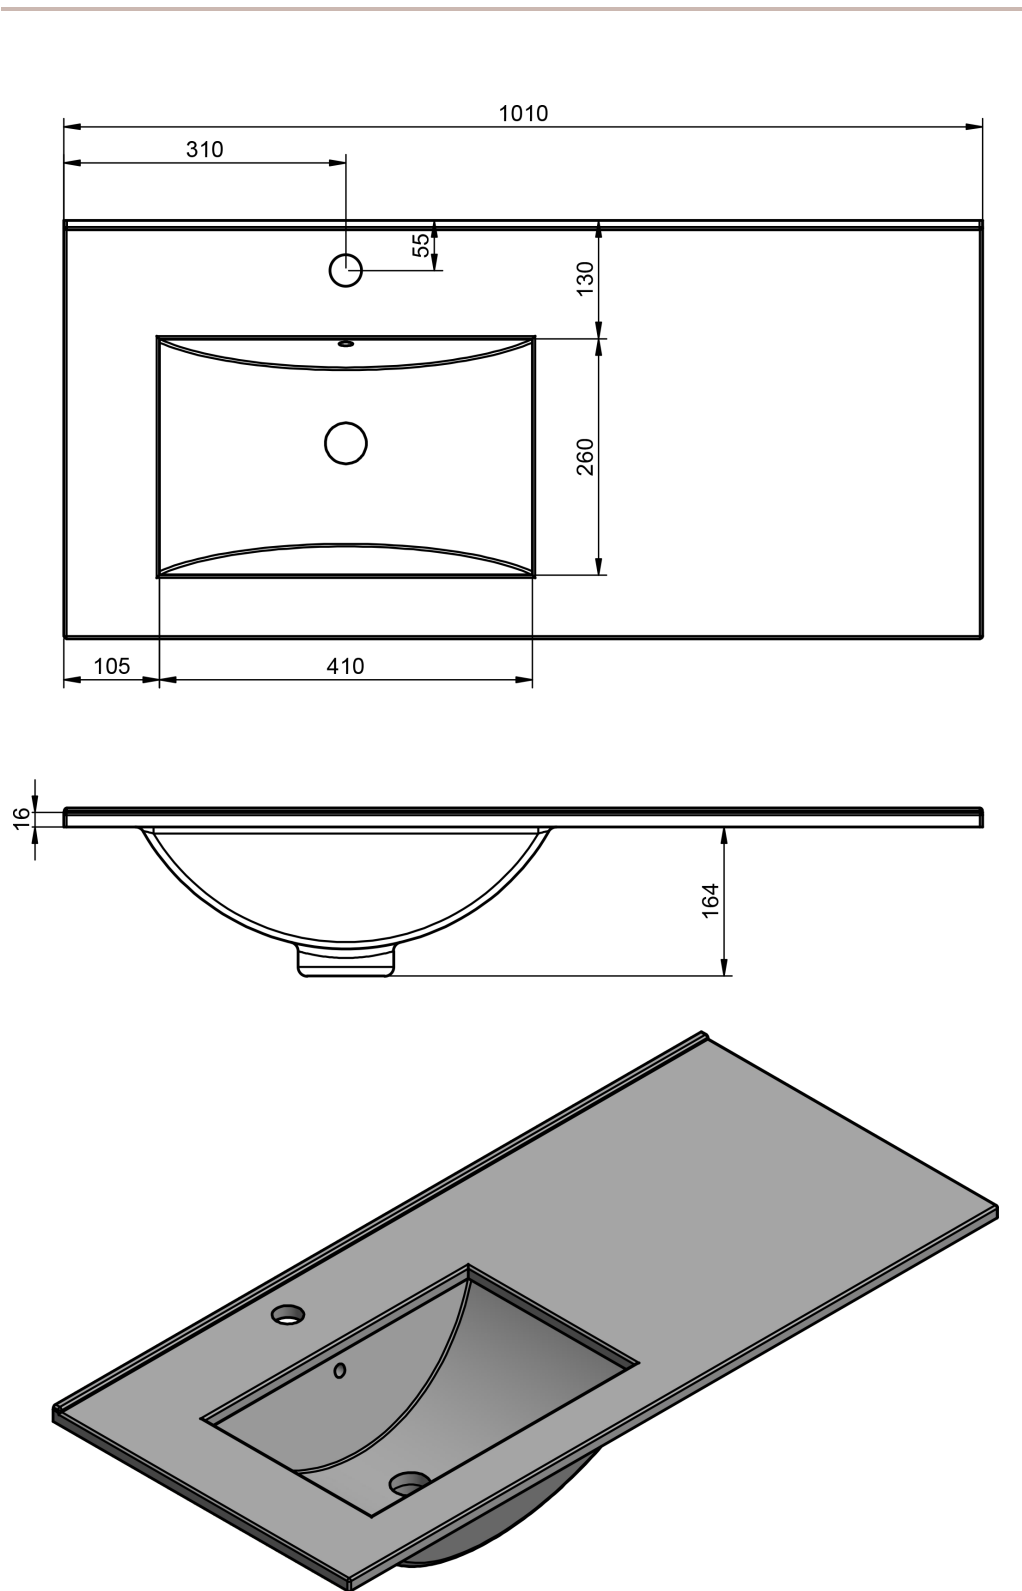

FLAT
TECHNICAL

FLAT TECHNICAL

Material:	Ceramic washbasin
Finish:	Shiny
Bowl depth:	17cm
Washbasin thickness:	1.8cm
Bowl width:	46cm

FLAT DIMENSIONS

60-70-80-100-120

80-90-100-120

80-90-100-120

120

60-80

60cm

60cm · reduced depth

70cm

80cm

80cm · reduced depth

80cm L

80cm R

90cm L

90cm R

100cm

100cm L

100cm R

120cm twin

120cm L

120cm R