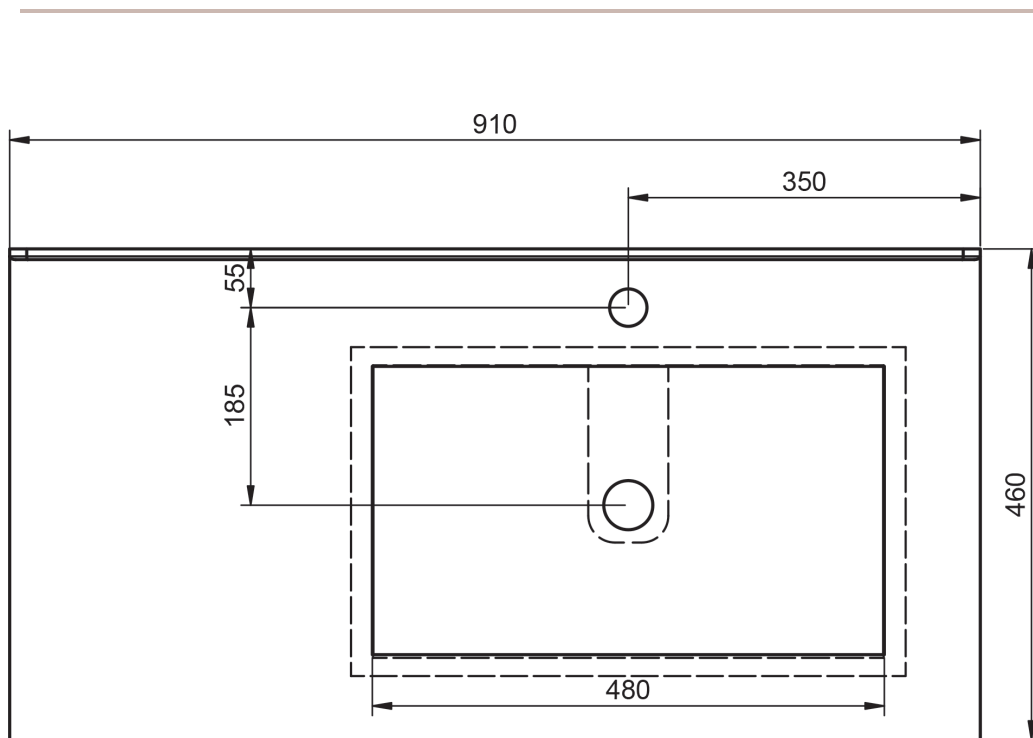

FLAT
TECHNICAL

FLAT TECHNICAL

Material:	Ceramic washbasin
Finish:	Shiny
Bowl depth:	17cm
Washbasin thickness:	1.8cm
Bowl width:	46cm

FLAT DIMENSIONS

60-70-80-100-120

80-90-100-120

80-90-100-120

120

60-80

60cm

60cm · reduced depth

70cm

80cm

80cm · reduced depth

80cm L

80cm R

90cm L

90cm R

100cm

100cm L

100cm R

120cm twin

120cm L

120cm R