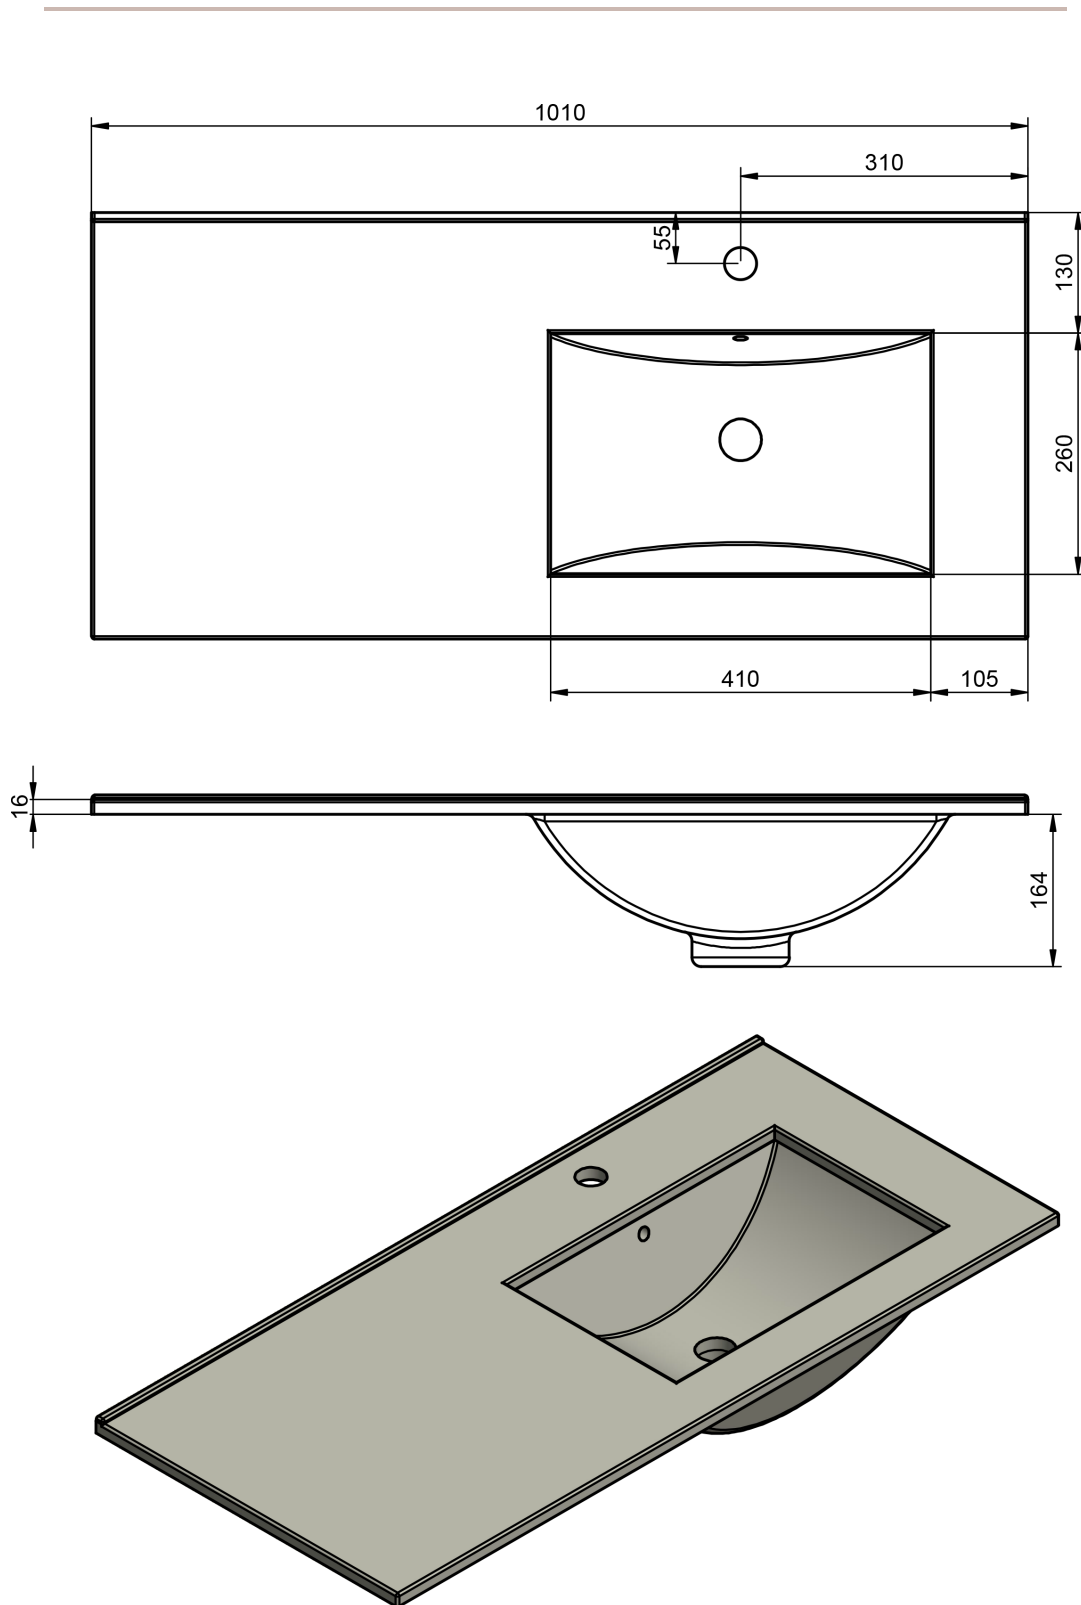

FLAT
TECHNICAL

FLAT TECHNICAL

Material:	Ceramic washbasin
Finish:	Shiny
Bowl depth:	17cm
Washbasin thickness:	1.8cm
Bowl width:	46cm

FLAT DIMENSIONS

60-70-80-100-120

80-90-100-120

80-90-100-120

120

60-80

60cm

60cm · reduced depth

70cm

80cm

80cm · reduced depth

80cm L

80cm R

90cm L

90cm R

100cm

100cm L

100cm R

120cm twin

120cm L

120cm R