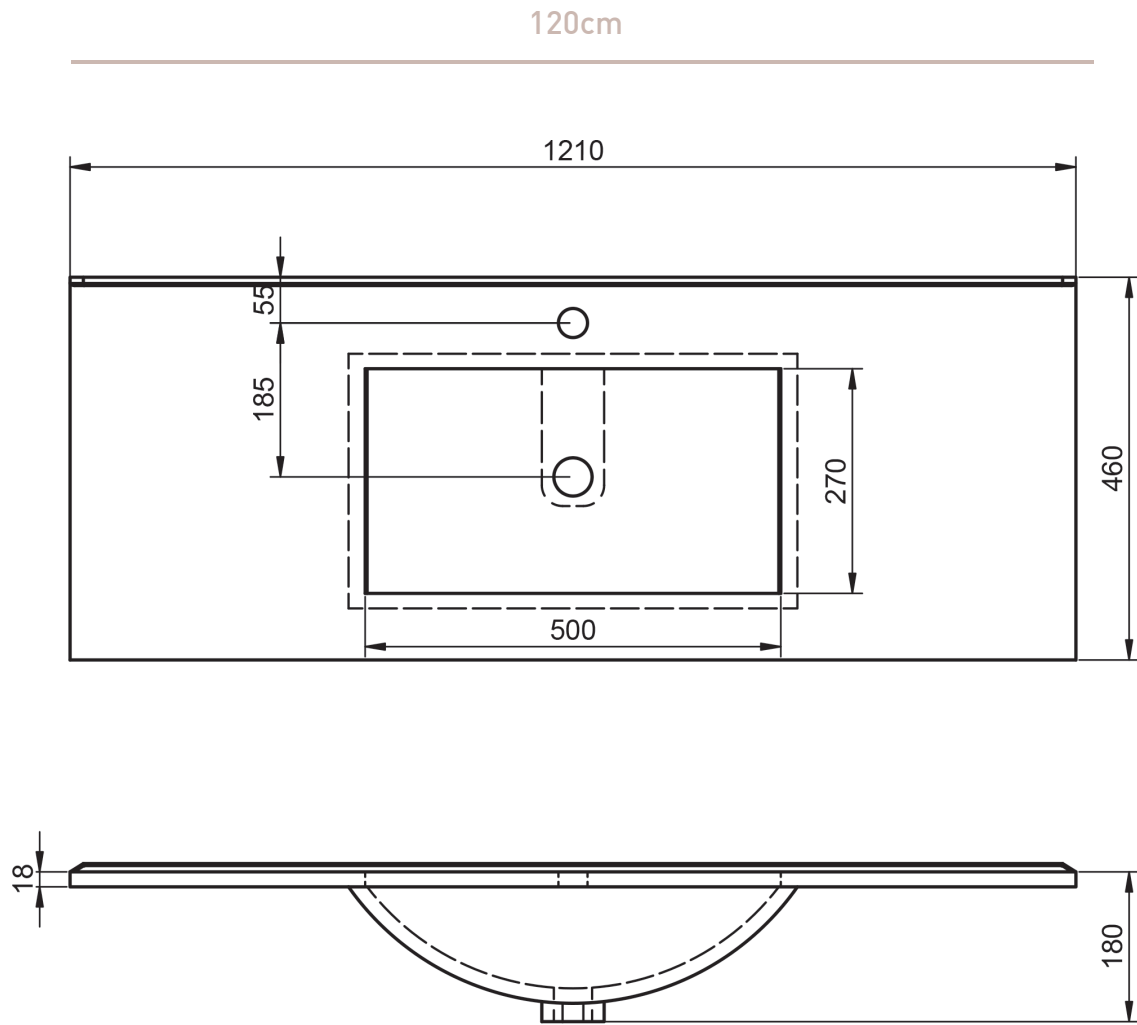

FLAT
TECHNICAL

FLAT TECHNICAL

Material:	Ceramic washbasin
Finish:	Shiny
Bowl depth:	17cm
Washbasin thickness:	1.8cm
Bowl width:	46cm

FLAT DIMENSIONS

60-70-80-100-120

80-90-100-120

80-90-100-120

120

60-80

60cm

60cm · reduced depth

70cm

80cm

80cm · reduced depth

80cm L

80cm R

90cm L

90cm R

100cm

100cm L

100cm R

120cm twin

120cm L

120cm R