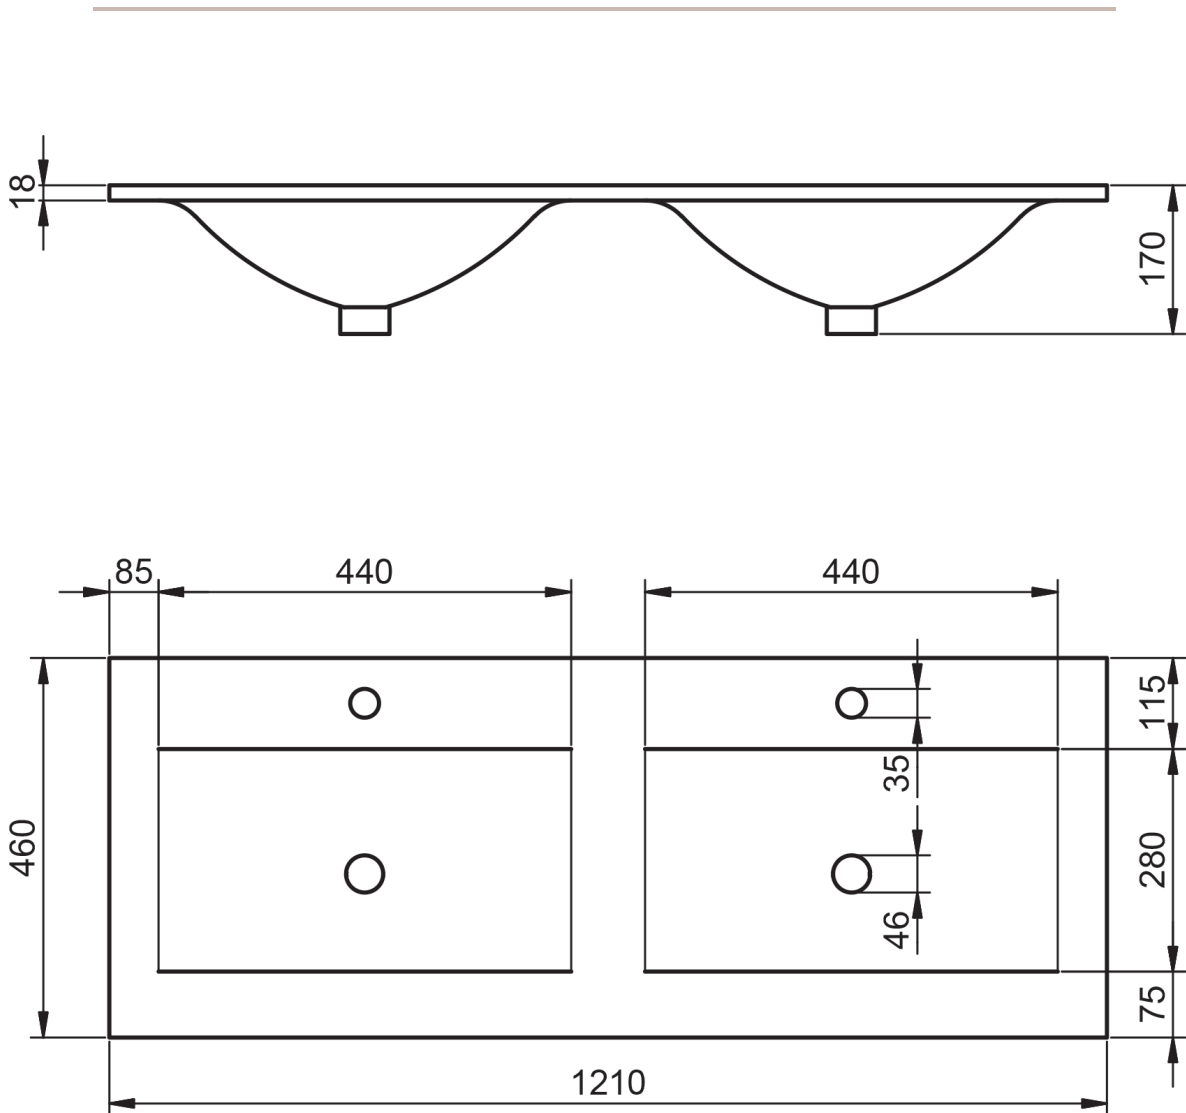

FLAT
TECHNICAL

FLAT TECHNICAL

Material:	Ceramic washbasin
Finish:	Shiny
Bowl depth:	17cm
Washbasin thickness:	1.8cm
Bowl width:	46cm

FLAT DIMENSIONS

60-70-80-100-120

80-90-100-120

80-90-100-120

120

60-80

60cm

60cm · reduced depth

70cm

80cm

80cm · reduced depth

80cm L

80cm R

90cm L

90cm R

100cm

100cm L

100cm R

120cm twin

120cm L

120cm R