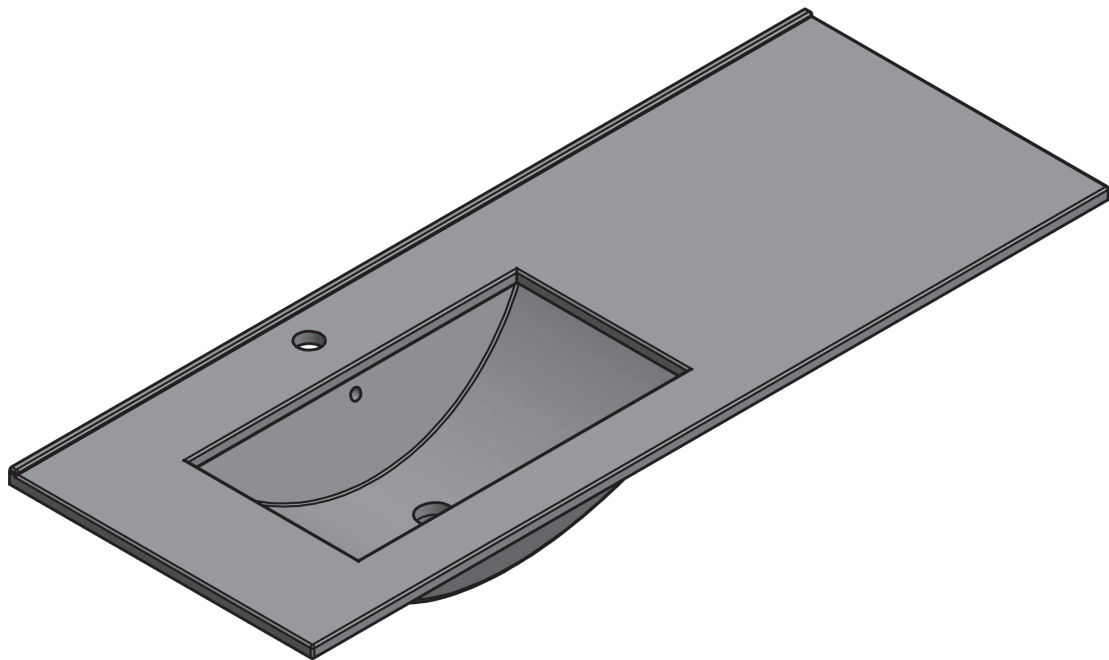

FLAT
TECHNICAL

FLAT TECHNICAL

Material:	Ceramic washbasin
Finish:	Shiny
Bowl depth:	17cm
Washbasin thickness:	1.8cm
Bowl width:	46cm

FLAT DIMENSIONS

60-70-80-100-120

80-90-100-120

80-90-100-120

120

60-80

60cm

60cm · reduced depth

70cm

80cm

80cm · reduced depth

80cm L

80cm R

90cm L

90cm R

100cm

100cm L

100cm R

120cm twin

120cm L

120cm R