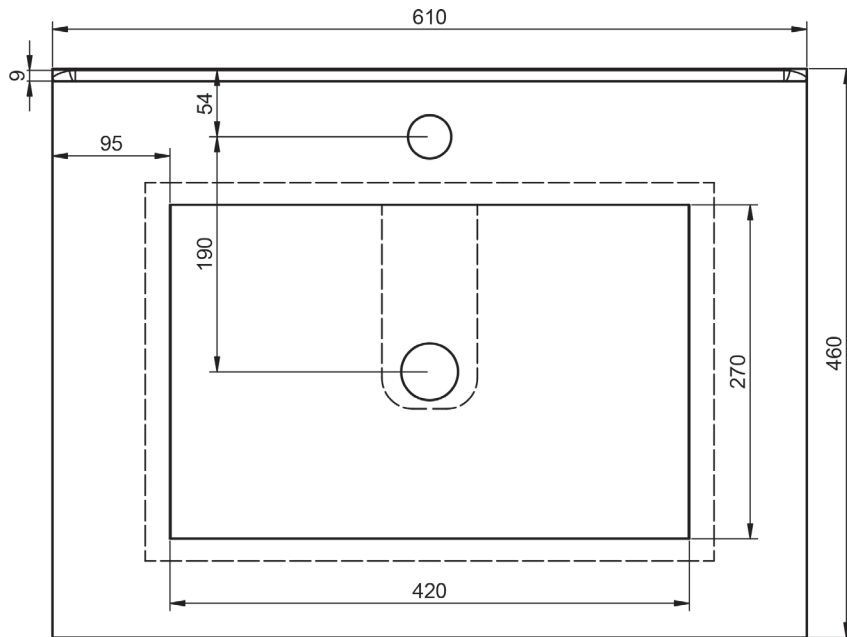

FLAT
TECHNICAL

FLAT TECHNICAL

Material:	Ceramic washbasin
Finish:	Shiny
Bowl depth:	17cm
Washbasin thickness:	1.8cm
Bowl width:	46cm

FLAT DIMENSIONS

60-70-80-100-120

80-90-100-120

80-90-100-120

120

60-80

60cm

60cm · reduced depth

70cm

80cm

80cm · reduced depth

80cm L

80cm R

90cm L

90cm R

100cm

100cm L

100cm R

120cm twin

120cm L

120cm R