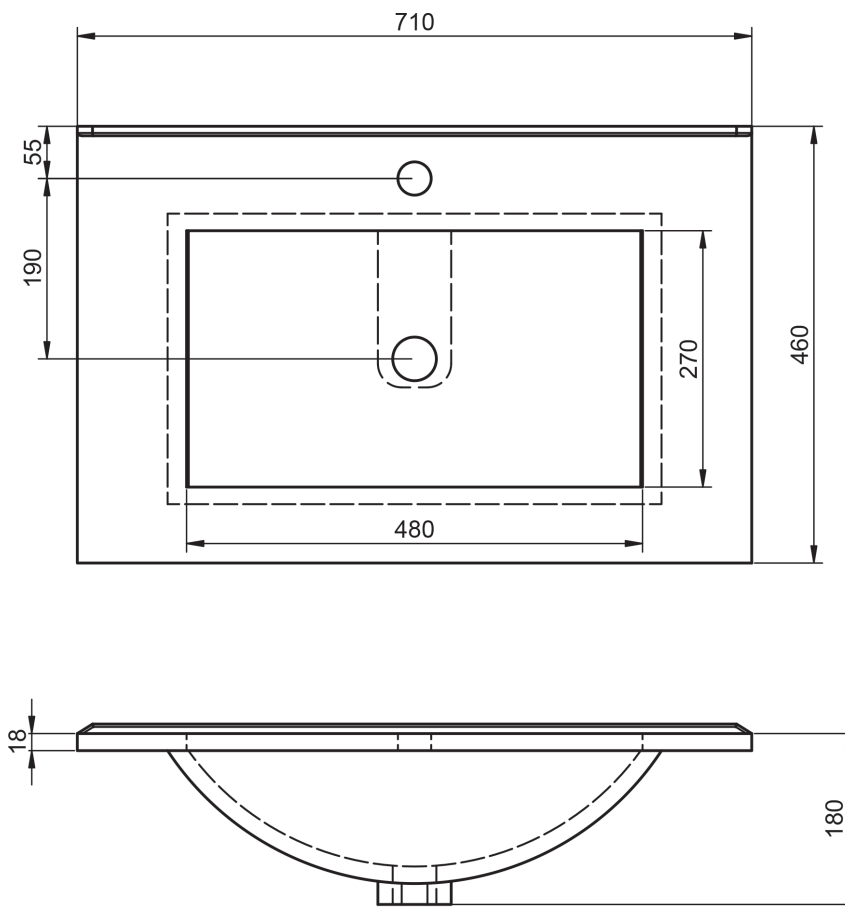

FLAT
TECHNICAL

FLAT TECHNICAL

Material:	Ceramic washbasin
Finish:	Shiny
Bowl depth:	17cm
Washbasin thickness:	1.8cm
Bowl width:	46cm

FLAT DIMENSIONS

60-70-80-100-120

80-90-100-120

80-90-100-120

120

60-80

60cm

60cm · reduced depth

70cm

80cm

80cm · reduced depth

80cm L

80cm R

90cm L

90cm R

100cm

100cm L

100cm R

120cm twin

120cm L

120cm R