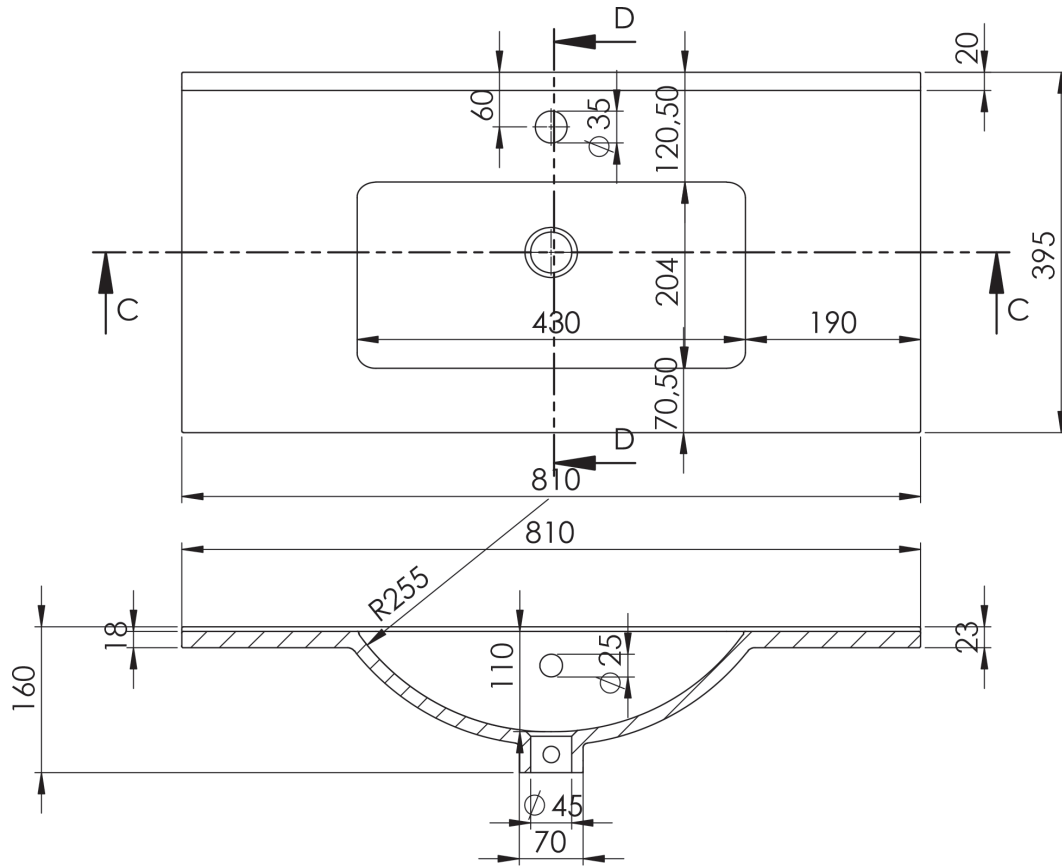

FLAT
TECHNICAL

FLAT TECHNICAL

Material:	Ceramic washbasin
Finish:	Shiny
Bowl depth:	17cm
Washbasin thickness:	1.8cm
Bowl width:	46cm

FLAT DIMENSIONS

60-70-80-100-120

80-90-100-120

80-90-100-120

120

60-80

60cm

60cm · reduced depth

70cm

80cm

80cm · reduced depth

80cm L

80cm R

90cm L

90cm R

100cm

100cm L

100cm R

120cm twin

120cm L

120cm R