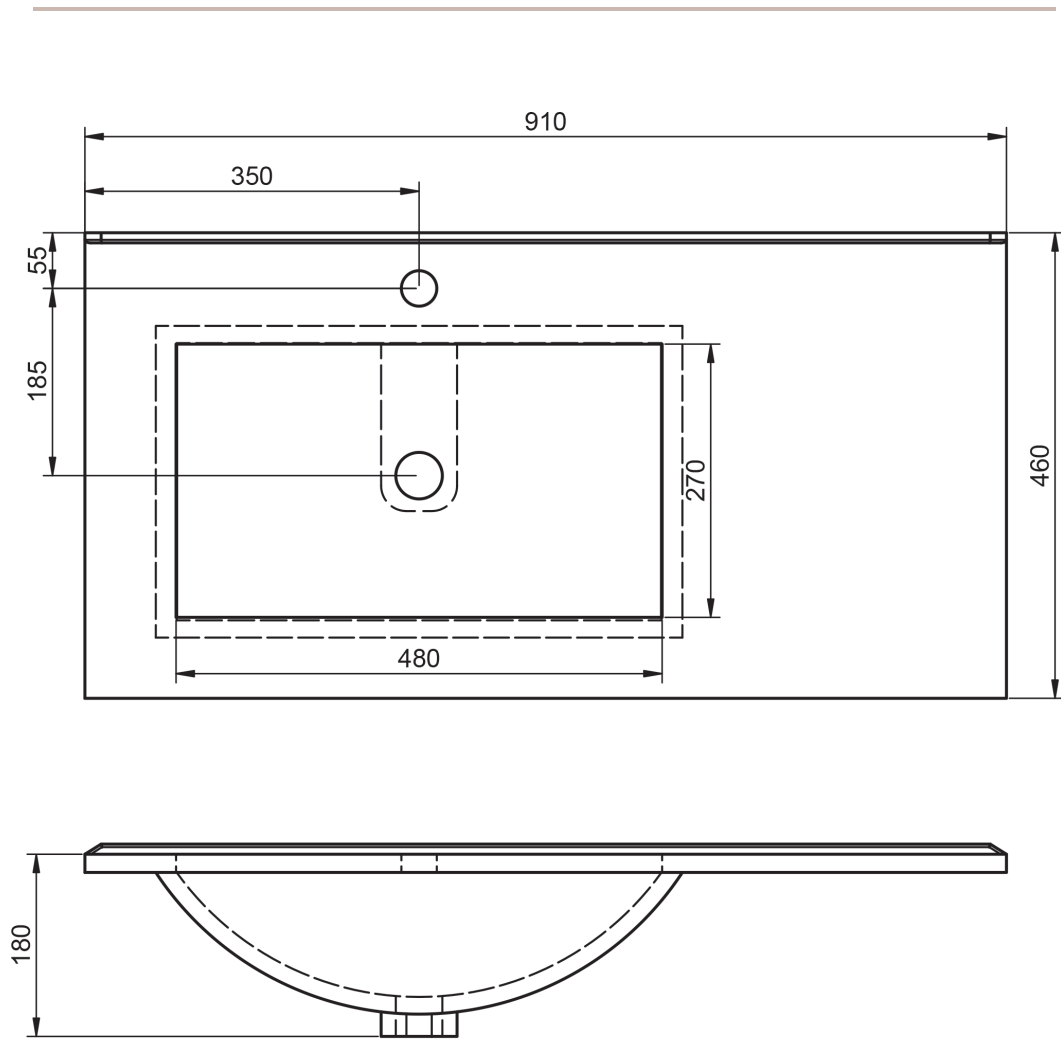

FLAT
TECHNICAL

FLAT TECHNICAL

Material:	Ceramic washbasin
Finish:	Shiny
Bowl depth:	17cm
Washbasin thickness:	1.8cm
Bowl width:	46cm

FLAT DIMENSIONS

60-70-80-100-120

80-90-100-120

80-90-100-120

120

60-80

60cm

60cm · reduced depth

70cm

80cm

80cm · reduced depth

80cm L

80cm R

90cm L

90cm R

100cm

100cm L

100cm R

120cm twin

120cm L

120cm R