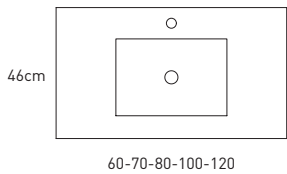

FLAT
TECHNICAL

FLAT TECHNICAL

Material:	Ceramic washbasin
Finish:	Shiny
Bowl depth:	17cm
Washbasin thickness:	1.8cm
Bowl width:	46cm

FLAT DIMENSIONS

60-70-80-100-120

80-90-100-120

80-90-100-120

120

60-80

60cm

60cm · reduced depth

70cm

80cm

80cm · reduced depth

80cm L

80cm R

90cm L

90cm R

100cm

100cm L

100cm R

120cm twin

120cm L

120cm R