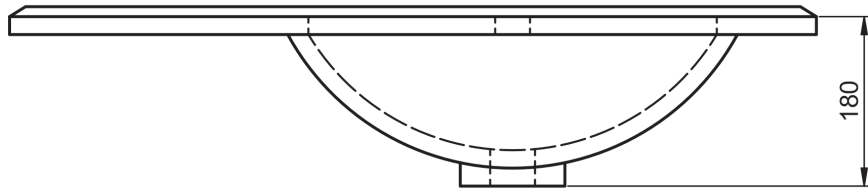

FLAT
TECHNICAL

FLAT TECHNICAL

Material:	Ceramic washbasin
Finish:	Shiny
Bowl depth:	17cm
Washbasin thickness:	1.8cm
Bowl width:	46cm

FLAT DIMENSIONS

60-70-80-100-120

80-90-100-120

80-90-100-120

120

60-80

60cm

60cm · reduced depth

70cm

80cm

80cm · reduced depth

80cm L

80cm R

90cm L

90cm R

100cm

100cm L

100cm R

120cm twin

120cm L

120cm R