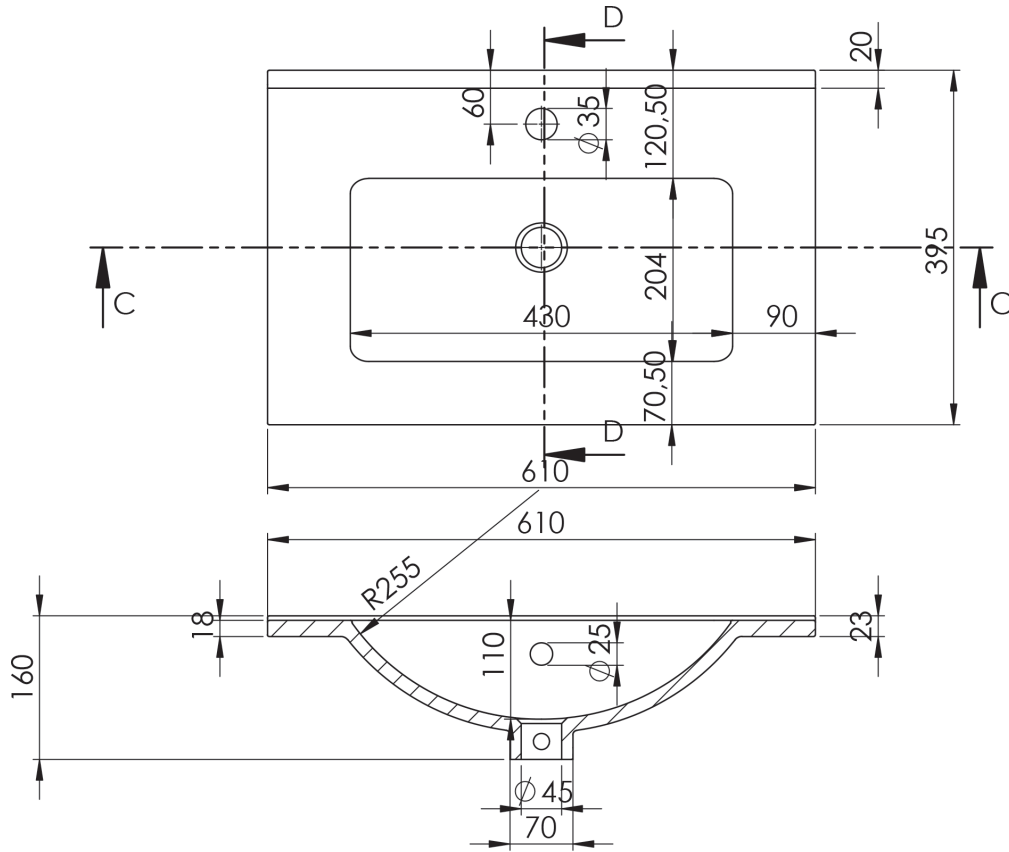

FLAT
TECHNICAL

FLAT TECHNICAL

Material:	Ceramic washbasin
Finish:	Shiny
Bowl depth:	17cm
Washbasin thickness:	1.8cm
Bowl width:	46cm

FLAT DIMENSIONS

60-70-80-100-120

80-90-100-120

80-90-100-120

120

60-80

60cm

60cm · reduced depth

70cm

80cm

80cm · reduced depth

80cm L

80cm R

90cm L

90cm R

100cm

100cm L

100cm R

120cm twin

120cm L

120cm R