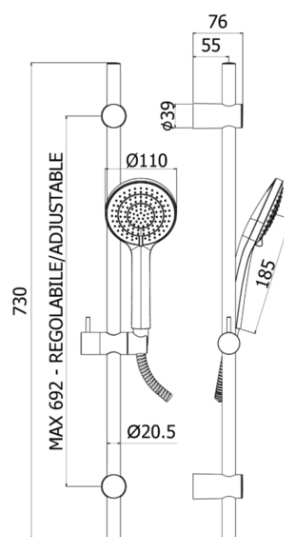

saliscendi - sliding rails

- GINEVRA sliding rail shower set complete with:
- with metal rod Ø20,5 x L.730 mm
- adjustable ABS wall brackets
- metal slider bracket
- ABS GINEVRA hand shower, three-spray functions, Ø110 mm
- MAX distance between centres 692mm

- GINEVRA sliding rail shower set complete with:
- with metal rod Ø20,5 x L.730 mm
- adjustable ABS wall brackets
- metal slider bracket
- ABS GINEVRA hand shower, three-spray functions, Ø110 mm
- MAX distance between centres 692mm

ARTICOLO ARTICLE

ZSAL 211CR

- with 1500mm double interlock flexible hose and conical nut
- with 1500mm double interlock flexible hose and conical nut

ZSAL 211CRAG

- with PVC silver flexible hose 1500mm with twist-free conical nut
- with PVC silver flexible hose 1500mm with twist-free conical nut

ZSAL 111

- MAJORCA soap dish for Ø20,5 mm rail

ZSAL 211CR

CR- Chrome | Chrome

ZSAL 211CRAG

CRAG- Chrome with PVC silver flexible hose | Chrome with PVC silver flexible hose

ZSAL 111

DOCUMENTI TECNICITECHNICAL DOCUMENTS