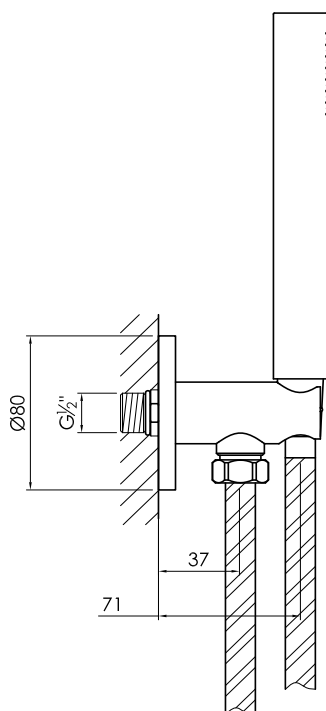

JEE-O slimline wall hand shower

Article code:

800-6910

● Brushed

800-6913

● Structured black

800-6914

● PVD coated bronze

800-6915

● PVD coated matt gold

800-6919

● PVD coated dark steel

Material:

Stainless Steel r304

Cleaning instructions:

download JEE-O shower and taps manual on our website: www.jee-o.com

Pressure:

Recommended working pressure 3Bar

Connection:

Thread:

G 1/2" (ø15mm / 0.6")

British Standard Pipe (BSP)

Dimension package:

Total weight: