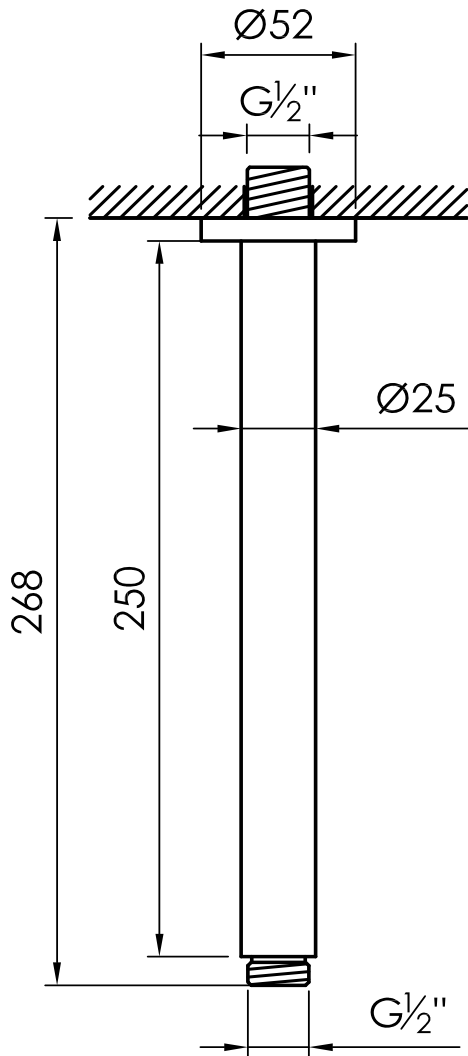

JEE-O slimline ceiling shower 25

Article code:

801-6820

● Brushed

801-6823

● Structured black

801-6824

● PVD coated bronze

801-6825

● PVD coated matt gold

801-6829

● PVD coated dark steel

Material:

Stainless Steel r304

Cleaning instructions:

download JEE-O shower and taps manual on our website: www.jee-o.com

Pressure:

Recommended working pressure 3Bar

Note: to complete with JEE-O slimline shower heads

Connection:

Thread:

$G\frac{1}{2}''$ ($\text{Ø}15\text{mm}$ / $0.6''$)

British Standard Pipe (BSP)

Dimension package:

L 29.5 x W 6 x H 4 cm

Total weight:

0.3 kg

Package weight:

0.04 kg

7 year warranty - The general conditions can be found on our website: www.jee-o.com/downloads

HS code:

84818011900