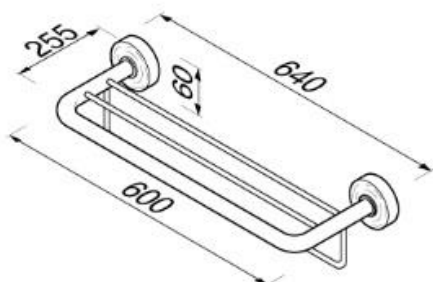

## Luna collection

915552

Bath towel shelf 60 cm

Bath towel shelf 60 cm with towel rail

- Finish: chrome
- Concealed fixing
- Guarantee: 12 years

- 640x255x60 mm

Quality has proven to be of decisive importance in recent years, which is why we can offer a 12-year warranty period for our chrome products. The entire selection is developed in Amersfoort. Geesa is certified according to the ISO 9001-2008 standard for design, productions and the delivery of bathroom accessories. 10/2015