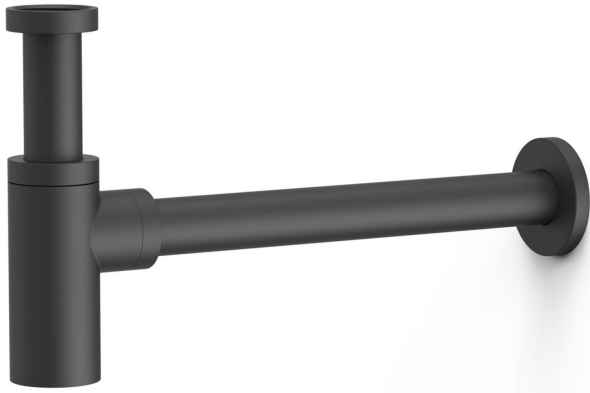

## 13463410NM

COMPLEMENTOS GRIFERIA

### Telescopic drain trap for washbasin

Matt Black Finish

Material: Low lead content brass