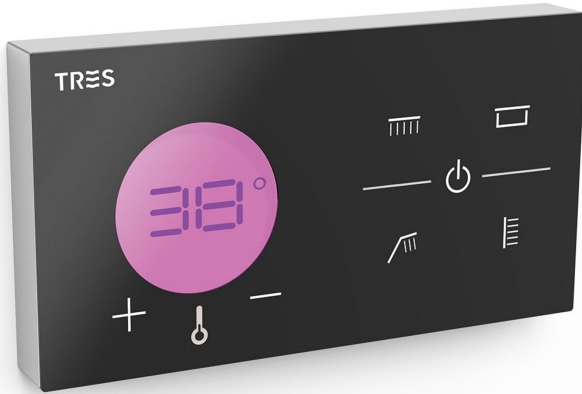

49288499

SHOWER TECHNOLOGY

Shower Technology Blue Edition 4-way concealed electric thermostatic control

- Black electronic control with Schlüter anti-moisture seals included.
- Electronic thermostatic control box included (4-way).
- Minimum available temperature lower than 25°C.
- Tuning system: Preparation of the desired temperature.
- With anti-legionella program es. * NOTE: A spray nozzle, shower head, jet or bath spout must be added to the order, depending on installation type.