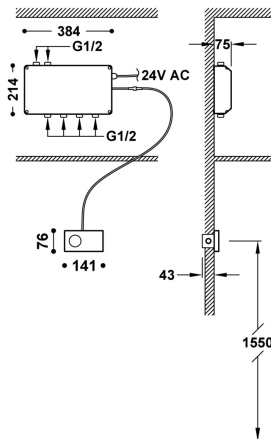

49288499

SHOWER TECHNOLOGY

Shower Technology Blue Edition 4-way concealed electric thermostatic control

- Black electronic control with Schlüter anti-moisture seals included.
- Electronic thermostatic control box included (4-way).
- Minimum available temperature lower than 25°C.
- Tuning system: Preparation of the desired temperature.
- With anti-legionella program es. * NOTE: A spray nozzle, shower head, jet or bath spout must be added to the order, depending on installation type.